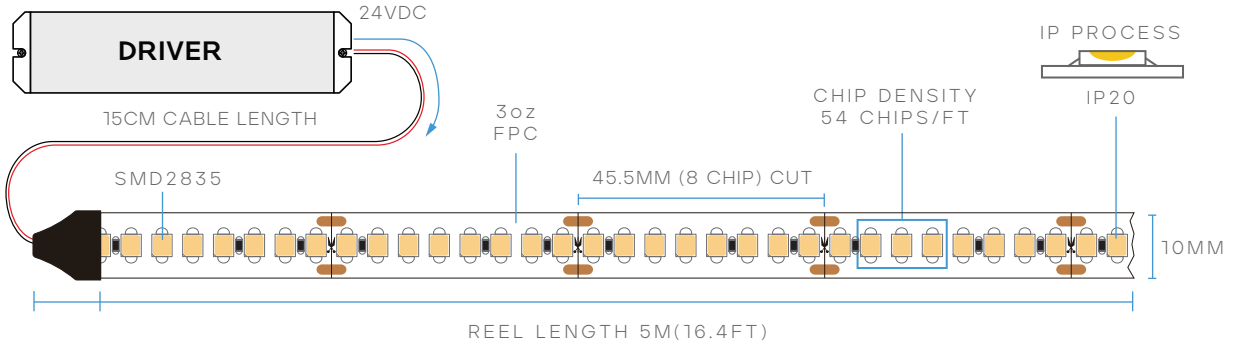

TAPERITE™ TAPE LIGHT

LR44300

6W/FT

96W/REEL

IP-20

CRI 94

BEAM SPREAD 120°

24V

10MM

3oz FPC

16.4' REEL

UL LISTED

MODEL	DESCRIPTION	COLOR (CCT)	LUMEN/FT	WATTAGE /FT	WATTAGE /REEL	EFFICACY
LR44300	LEDTL/2835/176/19.2/927/IP20/24V/HC/5M	2700K - WARM WHITE	615	6W	96W	105lm/w

CHIP

CHIP:	SMD2835	WIDTH:	10MM
CHIP GROUP:	8	CHIP WATT:	0.5W
CUT SIZE:	45.5MM	CHIP QTY:	54/FT

INSTALLATION

ADHESIVE:	9448A 3M TAPE
CABLE LENGTH:	15CM
MAX. RUN:	5M/16.4FT

PACKAGING

CASE:	50 ROLLS
-------	----------

COMPATIBLE CONNECTORS

TAPE TO TAPE

LR44705 STANDARD
LR44800 HEAVY DUTY 10A

TAPE TO TAPE CORNER

LR44803 HEAVY DUTY 10A

TAPE TO CABLE

LR44707 STANDARD
LR44805 HEAVY DUTY 10A

TAPE TO CABLE TO TAPE

LR44709 STANDARD
LR44807 HEAVY DUTY 10A

COMPATIBLE CHANNELS *ALUMINUM CHANNEL REQUIRED FOR HEAT DISSIPATION