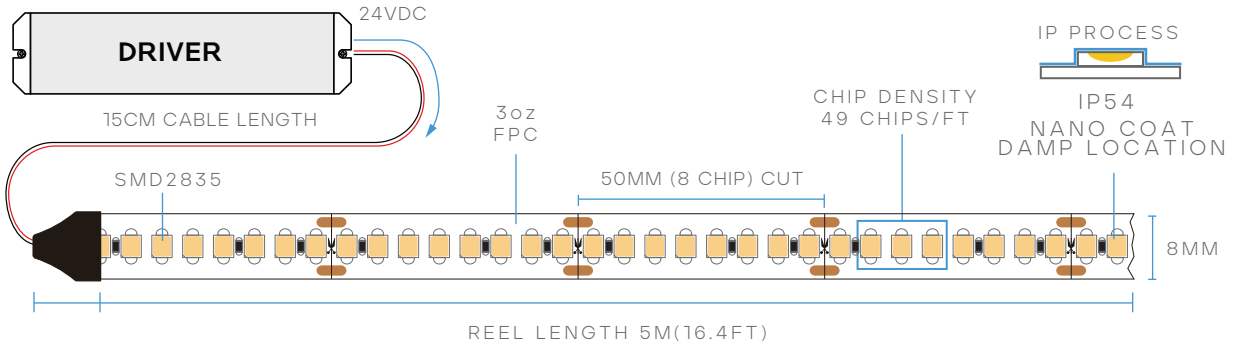

TAPERITE™ TAPE LIGHT

LR44204

4W/FT
72W/REEL
IP-54
CRI 90
BEAM SPREAD 120°
24V
8MM
3oz FPC
16.4' REEL
UL LISTED

MODEL	DESCRIPTION	COLOR (CCT)	LUMEN/FT	WATTAGE /FT	WATTAGE /REEL	EFFICACY
LR44204	LEDTL/2835/160/14.4/950/IP54/24V/5M	5000K - BRIGHT WHITE	505	4W	72W	115lm/w

CHIP		INSTALLATION		PACKAGING	
CHIP:	SMD2835	ADHESIVE:	9448A 3M TAPE	CASE:	50 ROLLS
CHIP GROUP:	8	CABLE LENGTH:	15CM		
CUT SIZE:	50MM	MAX. RUN:	5M/16.4FT		
WIDTH:	8MM				
CHIP WATT:	0.2W				
CHIP QTY:	49/FT				

COMPATIBLE CONNECTORS

 TAPE TO TAPE LR44700 STANDARD LR44800 HEAVY DUTY 10A	 TAPE TO TAPE CORNER LR44803 HEAVY DUTY 10A	 TAPE TO CABLE LR44701 STANDARD LR44805 HEAVY DUTY 10A	 TAPE TO CABLE TO TAPE LR44703 STANDARD LR44807 HEAVY DUTY 10A
---	--	--	--