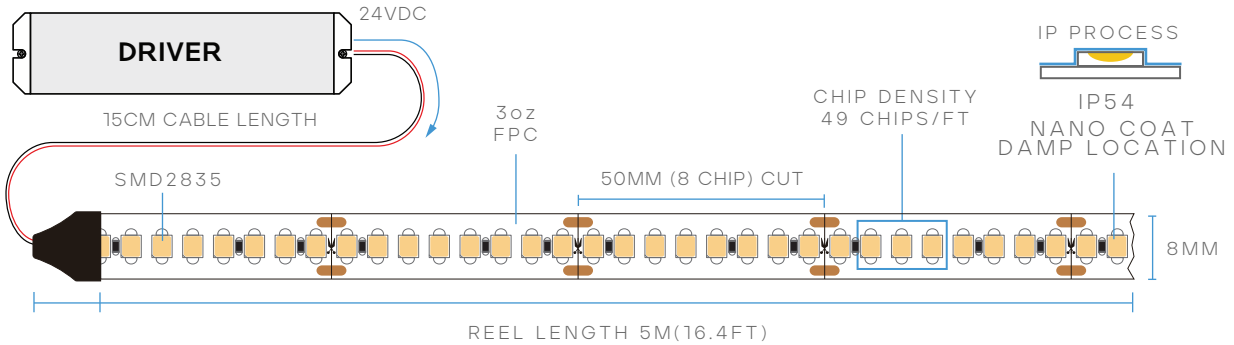

TAPERITE™ TAPE LIGHT

LR44203

4W/FT

72W/REEL

IP-54

CRI 90

BEAM SPREAD 120°

24V

8MM

3oz FPC

16.4' REEL

UL LISTED

MODEL	DESCRIPTION	COLOR (CCT)	LUMEN/FT	WATTAGE /FT	WATTAGE /REEL	EFFICACY
LR44203	LEDTL/2835/160/14.4/940/IP54/24V/5M	4000K - COOL WHITE	505	4W	72W	115lm/w

CHIP

CHIP:	SMD2835	WIDTH:	8MM
CHIP GROUP:	8	CHIP WATT:	0.2W
CUT SIZE:	50MM	CHIP QTY:	49/FT

INSTALLATION

ADHESIVE:	9448A 3M TAPE
CABLE LENGTH:	15CM
MAX. RUN:	5M/16.4FT

PACKAGING

CASE:	50 ROLLS
-------	----------

COMPATIBLE CONNECTORS

TAPE TO TAPE

LR44700 STANDARD
LR44800 HEAVY DUTY 10A

TAPE TO TAPE CORNER