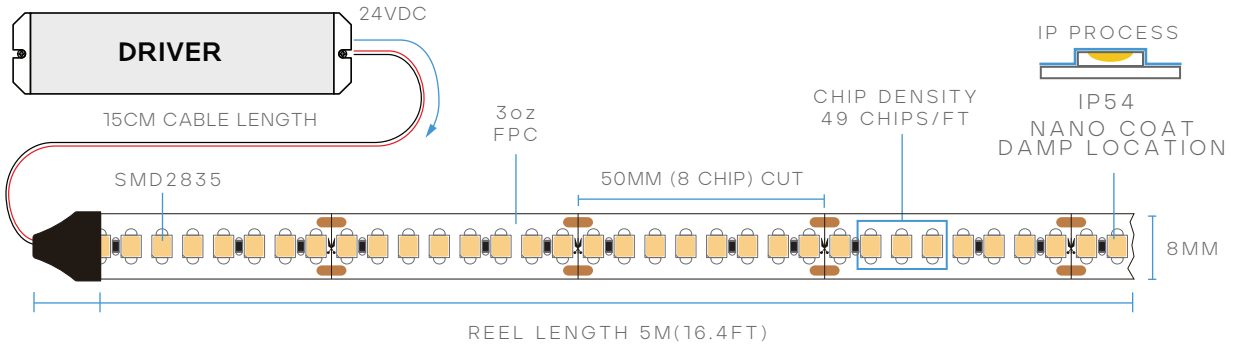

TAPERITE™ TAPE LIGHT

LR44202

4W/FT

72W/REEL

IP-54

CRI 90

BEAM SPREAD 120°

24V

8MM

3oz FPC

16.4' REEL

UL LISTED

MODEL	DESCRIPTION	COLOR (CCT)	LUMEN/FT	WATTAGE /FT	WATTAGE /REEL	EFFICACY
LR44202	LEDTL/2835/160/14.4/935/IP54/24V/5M	3500K - NATURAL	483	4W	72W	110lm/w

CHIP

CHIP:	SMD2835	WIDTH:	8MM
CHIP GROUP:	8	CHIP WATT:	0.2W
CUT SIZE:	50MM	CHIP QTY:	49/FT

INSTALLATION

ADHESIVE:	9448A 3M TAPE
CABLE LENGTH:	15CM
MAX. RUN:	5M/16.4FT

PACKAGING

CASE:	50 ROLLS
-------	----------

COMPATIBLE CONNECTORS

TAPE TO TAPE

LR44700 STANDARD
LR44800 HEAVY DUTY 10A

TAPE TO TAPE CORNER

LR44803 HEAVY DUTY 10A

TAPE TO CABLE

LR44701 STANDARD
LR44805 HEAVY DUTY 10A

TAPE TO CABLE TO TAPE

LR44703 STANDARD
LR44807 HEAVY DUTY 10A

COMPATIBLE CHANNELS