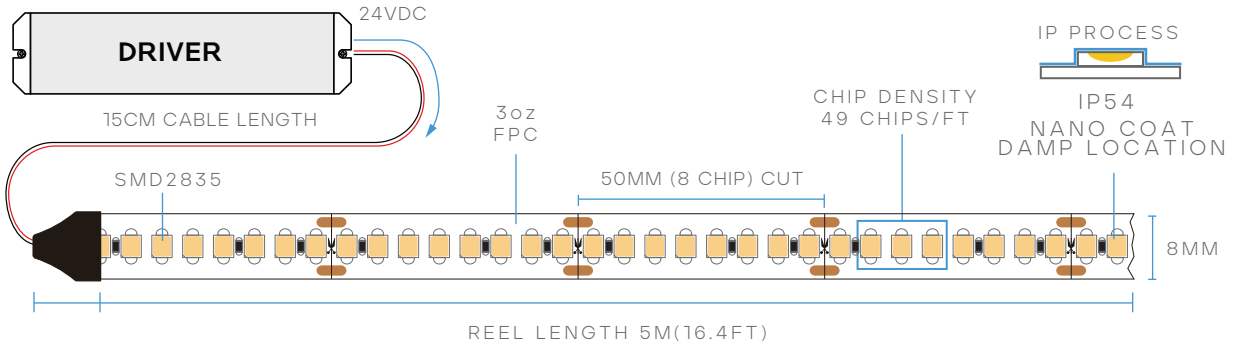

### LR44201

4W/FT

72W/REEL

IP-54

CRI 90

BEAM SPREAD 120°

24V

8MM

3oz FPC

16.4' REEL

UL LISTED

MODEL	DESCRIPTION	COLOR (CCT)	LUMEN/FT	WATTAGE /FT	WATTAGE /REEL	EFFICACY
LR44201	LEDTL/2835/160/14.4/930/IP54/24V/5M	3000K - SOFT WHITE	461	4W	72W	105lm/w

#### CHIP

CHIP:	SMD2835	WIDTH:	8MM
CHIP GROUP:	8	CHIP WATT:	0.2W
CUT SIZE:	50MM	CHIP QTY:	49/FT

#### INSTALLATION

ADHESIVE:	9448A 3M TAPE
CABLE LENGTH:	15CM
MAX. RUN:	5M/16.4FT