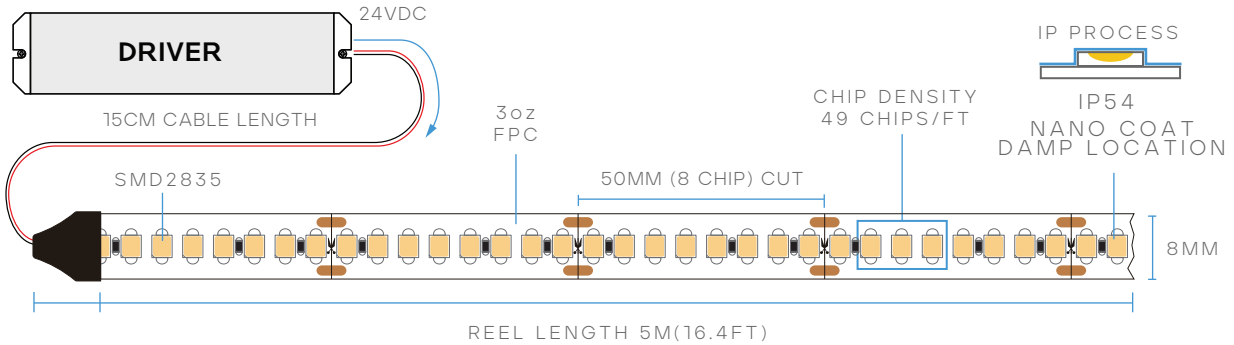

TAPERITE™ TAPE LIGHT

LR44200

4W/FT

72W/REEL

IP-54

CRI 90

BEAM SPREAD 120°

24V

8MM

3oz FPC

16.4' REEL

UL LISTED

MODEL	DESCRIPTION	COLOR (CCT)	LUMEN/FT	WATTAGE /FT	WATTAGE /REEL	EFFICACY
LR44200	LEDTL/2835/160/14.4/927/IP54/24V/5M	2700K - WARM WHITE	461	4W	72W	105lm/w

CHIP

CHIP:	SMD2835	WIDTH:	8MM
CHIP GROUP:	8	CHIP WATT:	0.2W
CUT SIZE:	50MM	CHIP QTY:	49/FT

INSTALLATION

ADHESIVE:	9448A 3M TAPE
CABLE LENGTH:	15CM
MAX. RUN:	5M/16.4FT

PACKAGING

CASE:	50 ROLLS
-------	----------

COMPATIBLE CONNECTORS

TAPE TO TAPE

LR44700 STANDARD
LR44800 HEAVY DUTY 10A

TAPE TO TAPE CORNER

LR44803 HEAVY DUTY 10A

TAPE TO CABLE

LR44701 STANDARD
LR44805 HEAVY DUTY 10A

TAPE TO CABLE TO TAPE

LR44703 STANDARD
LR44807 HEAVY DUTY 10A

COMPATIBLE CHANNELS