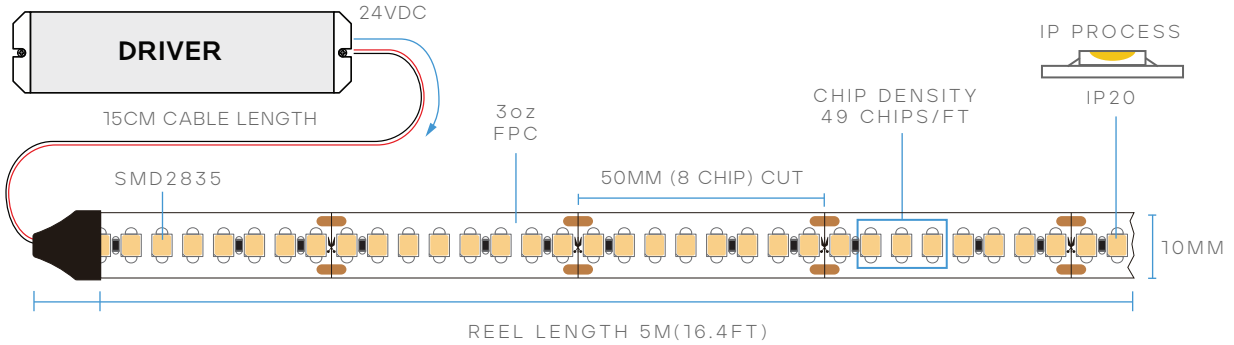

TAPERITE™ TAPE LIGHT

LR44124

6W/FT

96W/REEL

IP-20

HIGH EFFICACY

CRI 90

BEAM SPREAD 120°

24V

10MM

3oz FPC

16.4' REEL

UL LISTED

MODEL	DESCRIPTION	COLOR (CCT)	LUMEN/FT	WATTAGE /FT	WATTAGE /REEL	EFFICACY
LR44124	LEDTL/2835/160/19.2/950/IP20/24V/HE/5M	5000K - BRIGHT WHITE	878	6W	96W	150lm/w

CHIP

CHIP:	SMD2835	WIDTH:	10MM
CHIP GROUP:	8	CHIP WATT:	1W
CUT SIZE:	50MM	CHIP QTY:	49/FT

INSTALLATION

ADHESIVE:	9448A 3M TAPE
CABLE LENGTH:	15CM
MAX. RUN:	5M/16.4FT

PACKAGING

CASE:	50 ROLLS
-------	----------

COMPATIBLE CONNECTORS

TAPE TO TAPE

LR44705 STANDARD
LR44800 HEAVY DUTY 10A

TAPE TO TAPE CORNER

LR44803 HEAVY DUTY 10A

TAPE TO CABLE

LR44707 STANDARD
LR44805 HEAVY DUTY 10A

TAPE TO CABLE TO TAPE

LR44709 STANDARD
LR44807 HEAVY DUTY 10A

COMPATIBLE CHANNELS *ALUMINUM CHANNEL REQUIRED FOR HEAT DISSIPATION