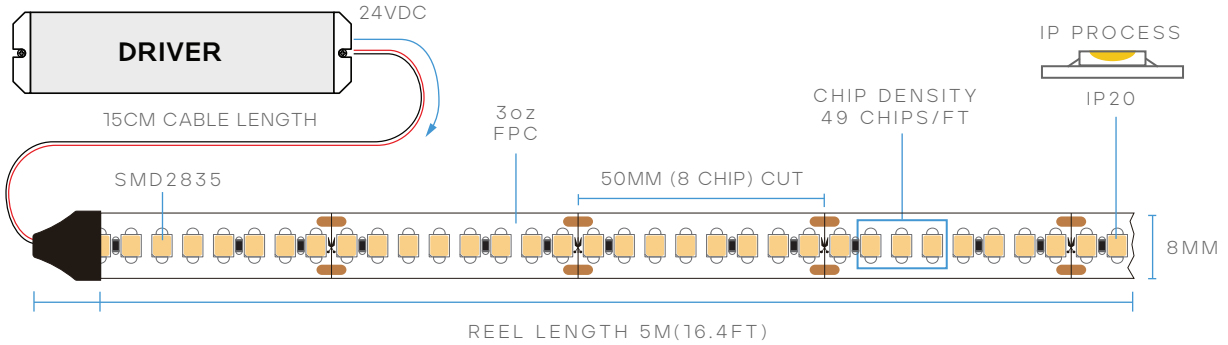

TAPERITE™ TAPE LIGHT

LR44104

4W/FT
72W/REEL
IP-20
CRI 90
BEAM SPREAD 120°
24V
8MM
3oz FPC
16.4' REEL
UL LISTED

MODEL	DESCRIPTION	COLOR (CCT)	LUMEN/FT	WATTAGE /FT	WATTAGE /REEL	EFFICACY
LR44104	LEDTL/2835/160/14.4/950/IP20/24V/5M	5000K - BRIGHT WHITE	505	4W	72W	115lm/w

CHIP

CHIP:	SMD2835	WIDTH:	8MM
CHIP GROUP:	8	CHIP WATT:	0.2W
CUT SIZE:	50MM	CHIP QTY:	49/FT

INSTALLATION

ADHESIVE:	9448A 3M TAPE
CABLE LENGTH:	15CM
MAX. RUN:	5M/16.4FT

PACKAGING

CASE:	50 ROLLS
-------	----------

COMPATIBLE CONNECTORS

TAPE TO TAPE

LR44700 STANDARD
LR44800 HEAVY DUTY 10A

TAPE TO TAPE CORNER

LR44803 HEAVY DUTY 10A

TAPE TO CABLE

LR44701 STANDARD
LR44805 HEAVY DUTY 10A

TAPE TO CABLE TO TAPE