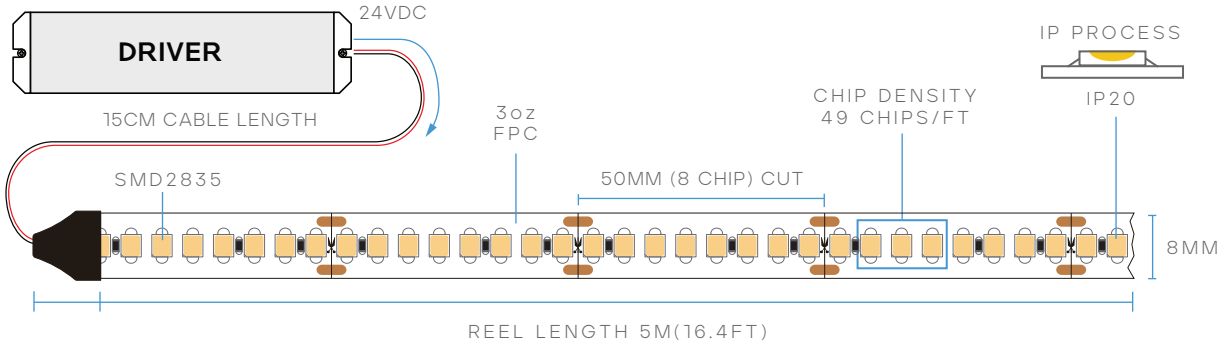

TAPERITE™ TAPE LIGHT

LR44103

4W/FT
72W/REEL
IP-20
CRI 90
BEAM SPREAD 120°
24V
8MM
3oz FPC
16.4' REEL
UL LISTED

MODEL	DESCRIPTION	COLOR (CCT)	LUMEN/FT	WATTAGE /FT	WATTAGE /REEL	EFFICACY
LR44103	LEDTL/2835/160/14.4/940/IP20/24V/5M	4000K - COOL WHITE	505	4W	72W	115lm/w

CHIP		INSTALLATION		PACKAGING	
CHIP:	SMD2835	ADHESIVE:	9448A 3M TAPE	CASE:	50 ROLLS
CHIP GROUP:	8	CABLE LENGTH:	15CM		
CUT SIZE:	50MM	MAX. RUN:	5M/16.4FT		
WIDTH:	8MM				
CHIP WATT:	0.2W				
CHIP QTY:	49/FT				

COMPATIBLE CONNECTORS

 TAPE TO TAPE LR44700 STANDARD LR44800 HEAVY DUTY 10A	 TAPE TO TAPE CORNER LR44803 HEAVY DUTY 10A	 TAPE TO CABLE LR44701 STANDARD LR44805 HEAVY DUTY 10A	 TAPE TO CABLE TO TAPE LR44703 STANDARD LR44807 HEAVY DUTY 10A
---	--	--	--