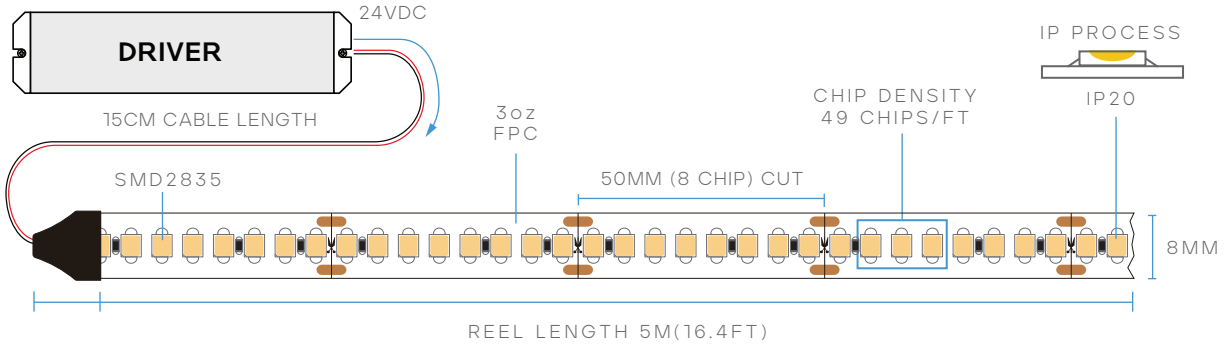

TAPERITE™ TAPE LIGHT

LR44102

4W/FT
72W/REEL
IP-20
CRI 90
BEAM SPREAD 120°
24V
8MM
3oz FPC
16.4' REEL
UL LISTED

MODEL	DESCRIPTION	COLOR (CCT)	LUMEN/FT	WATTAGE /FT	WATTAGE /REEL	EFFICACY
LR44102	LEDTL/2835/160/14.4/935/IP20/24V/5M	3500K - NATURAL	483	4W	72W	110lm/w

CHIP

CHIP:	SMD2835	WIDTH:	8MM
CHIP GROUP:	8	CHIP WATT:	0.2W
CUT SIZE:	50MM	CHIP QTY:	49/FT

INSTALLATION

ADHESIVE:	9448A 3M TAPE
CABLE LENGTH:	15CM
MAX. RUN:	5M/16.4FT

PACKAGING

CASE:	50 ROLLS
-------	----------

COMPATIBLE CONNECTORS

TAPE TO TAPE

LR44700 STANDARD
LR44800 HEAVY DUTY 10A

TAPE TO TAPE CORNER

LR44803 HEAVY DUTY 10A

TAPE TO CABLE

LR44701 STANDARD
LR44805 HEAVY DUTY 10A

TAPE TO CABLE TO TAPE