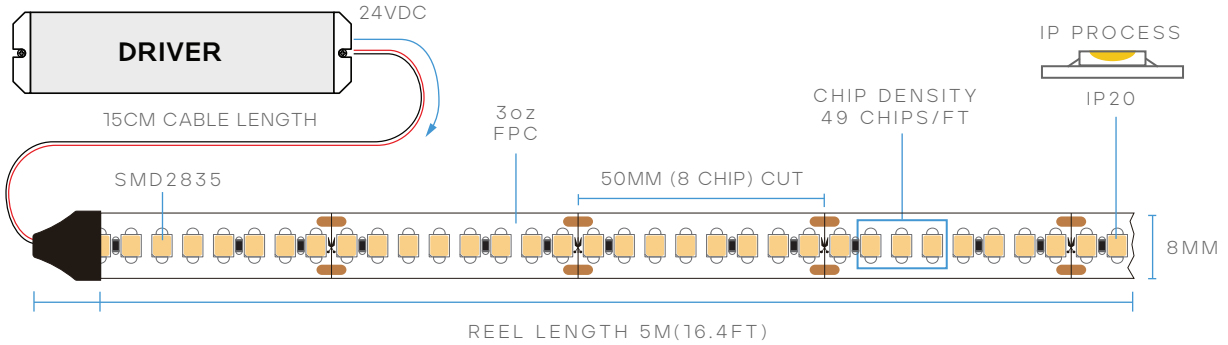

TAPERITE™ TAPE LIGHT

LR44101

4W/FT

72W/REEL

IP-20

CRI 90

BEAM SPREAD 120°

24V

8MM

3oz FPC

16.4' REEL

UL LISTED

MODEL	DESCRIPTION	COLOR (CCT)	LUMEN/FT	WATTAGE /FT	WATTAGE /REEL	EFFICACY
LR44101	LEDTL/2835/160/14.4/930/IP20/24V/5M	3000K - SOFT WHITE	461	4W	72W	105lm/w

CHIP

CHIP:	SMD2835	WIDTH:	8MM
CHIP GROUP:	8	CHIP WATT:	0.2W
CUT SIZE:	50MM	CHIP QTY:	49/FT

INSTALLATION

ADHESIVE:	9448A 3M TAPE
CABLE LENGTH:	15CM
MAX. RUN:	5M/16.4FT

PACKAGING

CASE:	50 ROLLS
-------	----------

COMPATIBLE CONNECTORS

TAPE TO TAPE

LR44700 STANDARD
LR44800 HEAVY DUTY 10A

TAPE TO TAPE CORNER