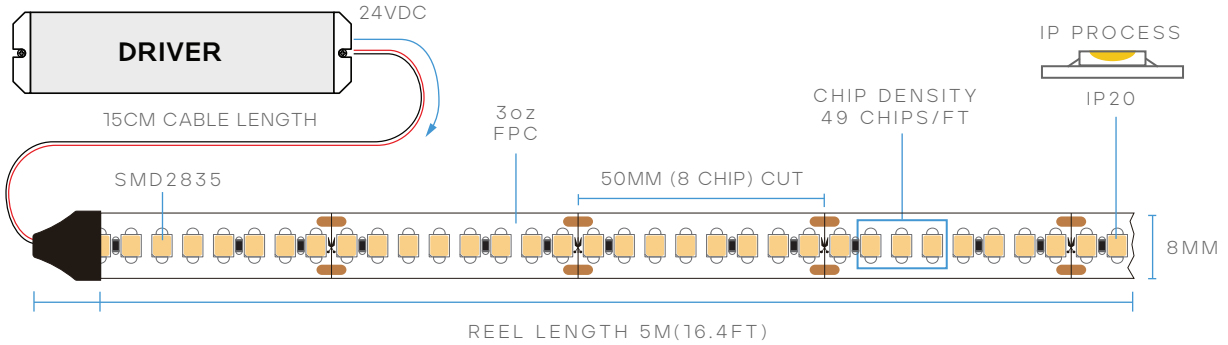

TAPERITE™ TAPE LIGHT

LR44100

4W/FT

72W/REEL

IP-20

CRI 90

BEAM SPREAD 120°

24V

8MM

3oz FPC

16.4' REEL

UL LISTED

MODEL	DESCRIPTION	COLOR (CCT)	LUMEN/FT	WATTAGE /FT	WATTAGE /REEL	EFFICACY
LR44100	LEDTL/2835/160/14.4/927/IP20/24V/5M	2700K - WARM WHITE	461	4W	72W	105lm/w

CHIP

CHIP:	SMD2835	WIDTH:	8MM
CHIP GROUP:	8	CHIP WATT:	0.2W
CUT SIZE:	50MM	CHIP QTY:	49/FT

INSTALLATION

ADHESIVE:	9448A 3M TAPE
CABLE LENGTH:	15CM
MAX. RUN:	5M/16.4FT

PACKAGING

CASE:	50 ROLLS
-------	----------

COMPATIBLE CONNECTORS

TAPE TO TAPE

LR44700 STANDARD
LR44800 HEAVY DUTY 10A

TAPE TO TAPE CORNER

LR44803 HEAVY DUTY 10A

TAPE TO CABLE

LR44701 STANDARD
LR44805 HEAVY DUTY 10A

TAPE TO CABLE TO TAPE

LR44703 STANDARD
LR44807 HEAVY DUTY 10A

COMPATIBLE CHANNELS