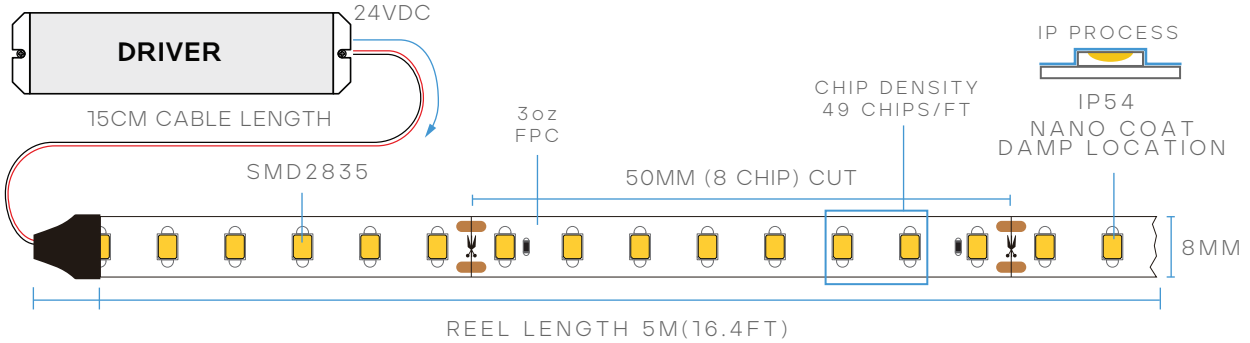

TAPERITE™ TAPE LIGHT LO-WATT

LR44084

3W/FT
48W/REEL
IP-54
CRI 90
BEAM SPREAD 120°
24V
8MM
3oz FPC
16.4' REEL
UL LISTED

MODEL	DESCRIPTION	COLOR (CCT)	LUMEN/FT	WATTAGE /FT	WATTAGE /REEL	EFFICACY
LR44084	LEDTL/2835/160/9.6/950/IP54/24V/5M	5000K - BRIGHT WHITE	351	3W	48W	120lm/w

CHIP		INSTALLATION		PACKAGING	
CHIP:	SMD2835	ADHESIVE:	9448A 3M TAPE	CASE:	50 ROLLS
CHIP GROUP:	8	CABLE LENGTH:	15CM		
CUT SIZE:	50MM	MAX. RUN:	5M/16.4FT		
WIDTH:	8MM				
CHIP WATT:	0.2W				
CHIP QTY:	49/FT				

COMPATIBLE CONNECTORS

 TAPE TO TAPE LR44700 STANDARD LR44800 HEAVY DUTY 10A	 TAPE TO TAPE CORNER LR44803 HEAVY DUTY 10A	 TAPE TO CABLE LR44701 STANDARD LR44805 HEAVY DUTY 10A	 TAPE TO CABLE TO TAPE LR44703 STANDARD LR44807 HEAVY DUTY 10A
---	--	--	--