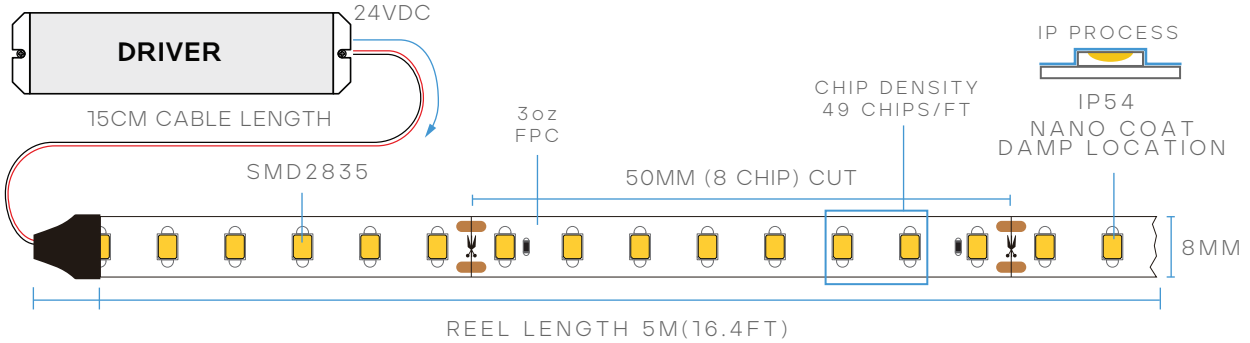

### LR44083

3W/FT
48W/REEL
IP-54
CRI 90
BEAM SPREAD 120°
24V
8MM
3oz FPC
16.4' REEL
UL LISTED

MODEL	DESCRIPTION	COLOR (CCT)	LUMEN/FT	WATTAGE /FT	WATTAGE /REEL	EFFICACY
LR44083	LEDTL/2835/160/9.6/940/IP54/24V/5M	4000K - COOL WHITE	351	3W	48W	120lm/w

CHIP		INSTALLATION		PACKAGING	
CHIP:	SMD2835	ADHESIVE:	9448A 3M TAPE	CASE:	50 ROLLS
CHIP GROUP:	8	CABLE LENGTH:	15CM		
CUT SIZE:	50MM	MAX. RUN:	5M/16.4FT		
WIDTH:	8MM				
CHIP WATT:	0.2W				
CHIP QTY:	49/FT				

### COMPATIBLE CONNECTORS

 <b>TAPE TO TAPE</b> LR44700 STANDARD LR44800 HEAVY DUTY 10A	 <b>TAPE TO TAPE CORNER</b> LR44803 HEAVY DUTY 10A	 <b>TAPE TO CABLE</b> LR44701 STANDARD LR44805 HEAVY DUTY 10A	 <b>TAPE TO CABLE TO TAPE</b> LR44703 STANDARD LR44807 HEAVY DUTY 10A
---	--	--	--