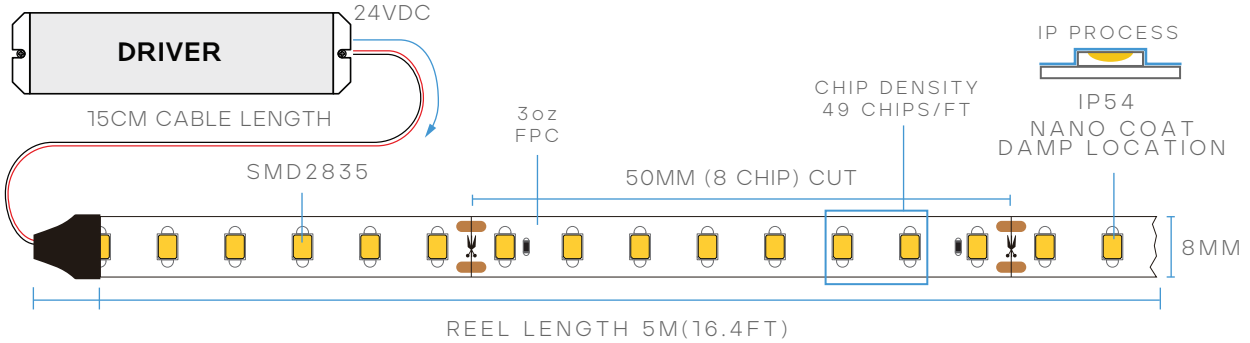

### LR44082

3W/FT

48W/REEL

IP-54

CRI 90

BEAM SPREAD 120°

24V

8MM

3oz FPC

16.4' REEL

UL LISTED

MODEL	DESCRIPTION	COLOR (CCT)	LUMEN/FT	WATTAGE /FT	WATTAGE /REEL	EFFICACY
LR44082	LEDTL/2835/160/9.6/935/IP54/24V/5M	3500K - NATURAL	322	3W	48W	110lm/w

#### CHIP

CHIP:	SMD2835	WIDTH:	8MM
CHIP GROUP:	8	CHIP WATT:	0.2W
CUT SIZE:	50MM	CHIP QTY:	49/FT

#### INSTALLATION

ADHESIVE:	9448A 3M TAPE
CABLE LENGTH:	15CM
MAX. RUN:	5M/16.4FT