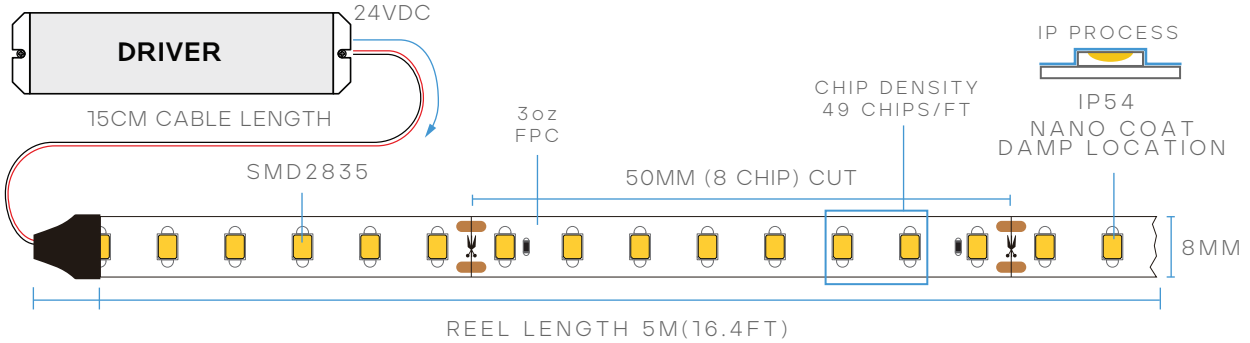

TAPERITE™ TAPE LIGHT LO-WATT

LR44081

3W/FT
48W/REEL
IP-54
CRI 90
BEAM SPREAD 120°
24V
8MM
3oz FPC
16.4' REEL
UL LISTED

MODEL	DESCRIPTION	COLOR (CCT)	LUMEN/FT	WATTAGE /FT	WATTAGE /REEL	EFFICACY
LR44081	LEDTL/2835/160/9.6/930/IP54/24V/5M	3000K - SOFT WHITE	316	3W	48W	108lm/w

CHIP		INSTALLATION		PACKAGING	
CHIP:	SMD2835	ADHESIVE:	9448A 3M TAPE	CASE:	50 ROLLS
CHIP GROUP:	8	CABLE LENGTH:	15CM		
CUT SIZE:	50MM	MAX. RUN:	5M/16.4FT		
WIDTH:	8MM				
CHIP WATT:	0.2W				
CHIP QTY:	49/FT				

COMPATIBLE CONNECTORS

 TAPE TO TAPE LR44700 STANDARD LR44800 HEAVY DUTY 10A	 TAPE TO TAPE CORNER LR44803 HEAVY DUTY 10A	 TAPE TO CABLE LR44701 STANDARD LR44805 HEAVY DUTY 10A	 TAPE TO CABLE TO TAPE LR44703 STANDARD LR44807 HEAVY DUTY 10A
---	--	--	--