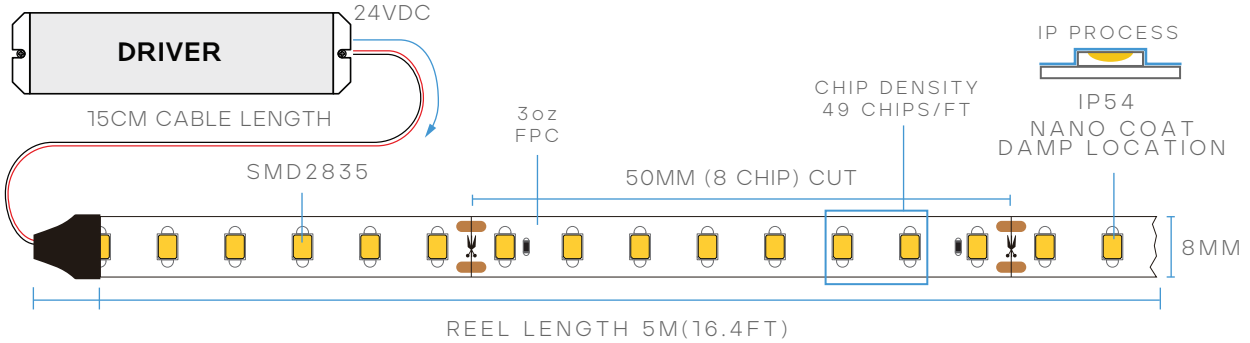

TAPERITE™ TAPE LIGHT LO-WATT

LR44080

3W/FT
48W/REEL
IP-54
CRI 90
BEAM SPREAD 120°
24V
8MM
3oz FPC
16.4' REEL
UL LISTED

MODEL	DESCRIPTION	COLOR (CCT)	LUMEN/FT	WATTAGE /FT	WATTAGE /REEL	EFFICACY
LR44080	LEDTL/2835/160/9.6/927/IP54/24V/5M	2700K - WARM WHITE	307	3W	48W	105lm/w

CHIP		INSTALLATION		PACKAGING	
CHIP:	SMD2835	ADHESIVE:	9448A 3M TAPE	CASE:	50 ROLLS
CHIP GROUP:	8	CABLE LENGTH:	15CM		
CUT SIZE:	50MM	MAX. RUN:	5M/16.4FT		
WIDTH:	8MM				
CHIP WATT:	0.2W				
CHIP QTY:	49/FT				

COMPATIBLE CONNECTORS

 TAPE TO TAPE LR44700 STANDARD LR44800 HEAVY DUTY 10A	 TAPE TO TAPE CORNER LR44803 HEAVY DUTY 10A	 TAPE TO CABLE LR44701 STANDARD LR44805 HEAVY DUTY 10A	 TAPE TO CABLE TO TAPE LR44703 STANDARD LR44807 HEAVY DUTY 10A
-----------------------------------------------------------------------	----------------------------------------------------------	------------------------------------------------------------------------	--------------------------------------------------------------------------------