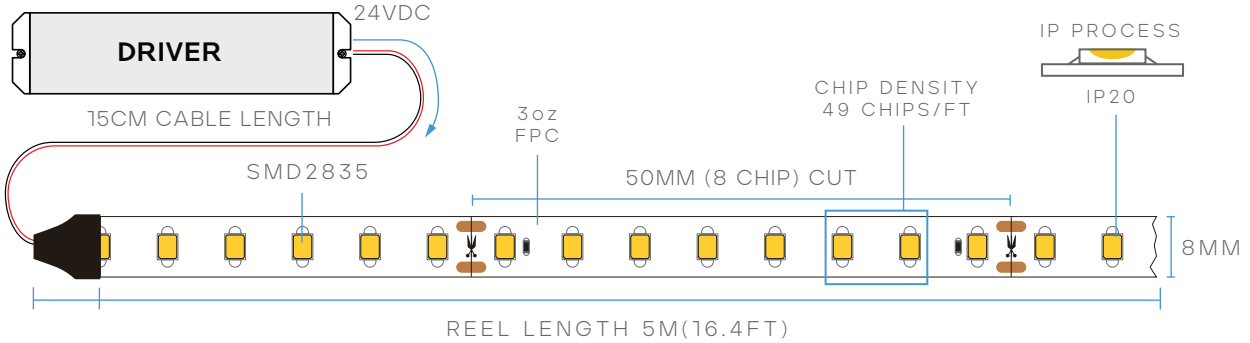

TAPERITE™ TAPE LIGHT LO-WATT

LR44074

3W/FT
48W/REEL
IP-20
CRI 90
BEAM SPREAD 120°
24V
8MM
3oz FPC
16.4' REEL
UL LISTED

MODEL	DESCRIPTION	COLOR (CCT)	LUMEN/FT	WATTAGE /FT	WATTAGE /REEL	EFFICACY
LR44074	LEDTL/2835/160/9.6/950/IP20/24V/5M	5000K - BRIGHT WHITE	351	3W	48W	120lm/w

CHIP		INSTALLATION		PACKAGING	
CHIP:	SMD2835	ADHESIVE:	9448A 3M TAPE	CASE:	50 ROLLS
CHIP GROUP:	8	CABLE LENGTH:	15CM		
CUT SIZE:	50MM	MAX. RUN:	5M/16.4FT		
WIDTH:	8MM				
CHIP WATT:	0.2W				
CHIP QTY:	49/FT				

COMPATIBLE CONNECTORS

 TAPE TO TAPE LR44700 STANDARD LR44800 HEAVY DUTY 10A	 TAPE TO TAPE CORNER LR44803 HEAVY DUTY 10A	 TAPE TO CABLE LR44701 STANDARD LR44805 HEAVY DUTY 10A	 TAPE TO CABLE TO TAPE LR44703 STANDARD LR44807 HEAVY DUTY 10A
---	--	--	--