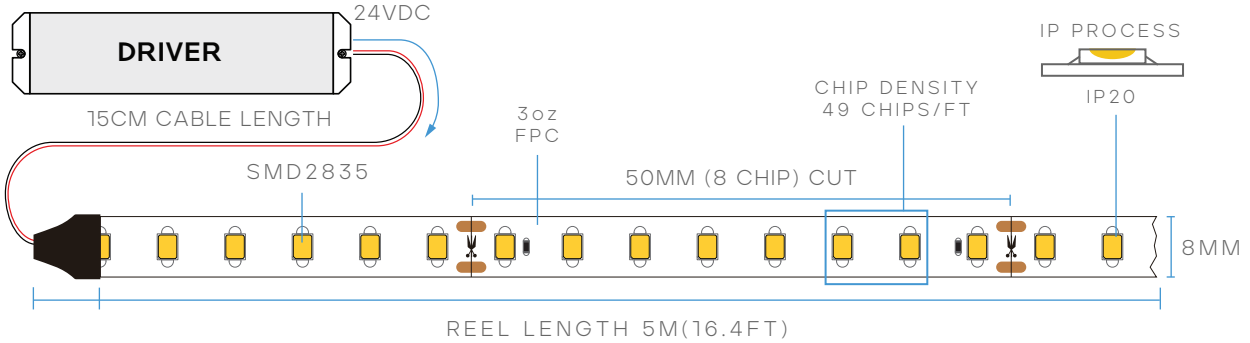

### LR44073

3W/FT

48W/REEL

IP-20

CRI 90

BEAM SPREAD 120°

24V

8MM

3oz FPC

16.4' REEL

UL LISTED

MODEL	DESCRIPTION	COLOR (CCT)	LUMEN/FT	WATTAGE /FT	WATTAGE /REEL	EFFICACY
LR44073	LEDTL/2835/160/9.6/940/IP20/24V/5M	4000K - COOL WHITE	351	3W	48W	120lm/w

#### CHIP

CHIP:	SMD2835	WIDTH:	8MM
CHIP GROUP:	8	CHIP WATT:	0.2W
CUT SIZE:	50MM	CHIP QTY:	49/FT

#### INSTALLATION

ADHESIVE:	9448A 3M TAPE
CABLE LENGTH:	15CM
MAX. RUN:	5M/16.4FT