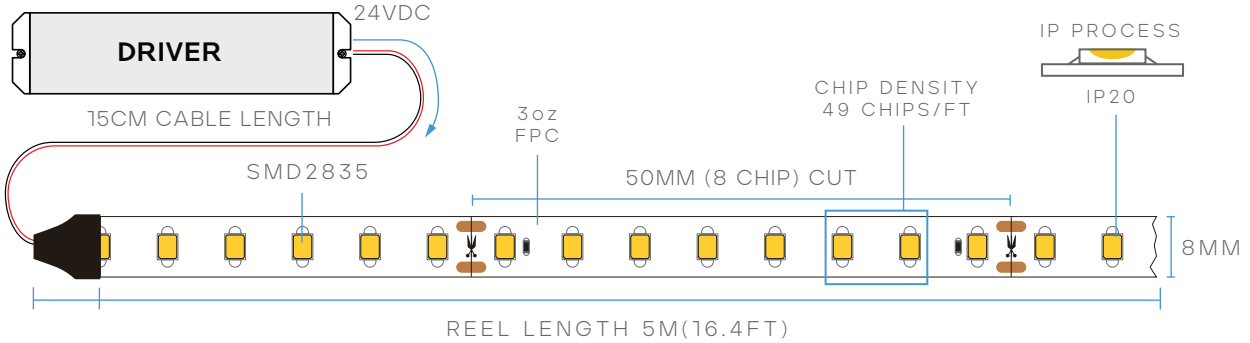

TAPERITE™ TAPE LIGHT LO-WATT

LR44072

3W/FT
48W/REEL
IP-20
CRI 90
BEAM SPREAD 120°
24V
8MM
3oz FPC
16.4' REEL
UL LISTED

MODEL	DESCRIPTION	COLOR (CCT)	LUMEN/FT	WATTAGE /FT	WATTAGE /REEL	EFFICACY
LR44072	LEDTL/2835/160/9.6/935/IP20/24V/5M	3500K - NATURAL	322	3W	48W	110lm/w

CHIP		INSTALLATION		PACKAGING	
CHIP:	SMD2835	ADHESIVE:	9448A 3M TAPE	CASE:	50 ROLLS
CHIP GROUP:	8	CABLE LENGTH:	15CM		
CUT SIZE:	50MM	MAX. RUN:	5M/16.4FT		
WIDTH:	8MM				
CHIP WATT:	0.2W				
CHIP QTY:	49/FT				

COMPATIBLE CONNECTORS

 TAPE TO TAPE LR44700 STANDARD LR44800 HEAVY DUTY 10A	 TAPE TO TAPE CORNER LR44803 HEAVY DUTY 10A	 TAPE TO CABLE LR44701 STANDARD LR44805 HEAVY DUTY 10A	 TAPE TO CABLE TO TAPE LR44703 STANDARD LR44807 HEAVY DUTY 10A
-----------------------------------------------------------------------	----------------------------------------------------------	------------------------------------------------------------------------	--------------------------------------------------------------------------------