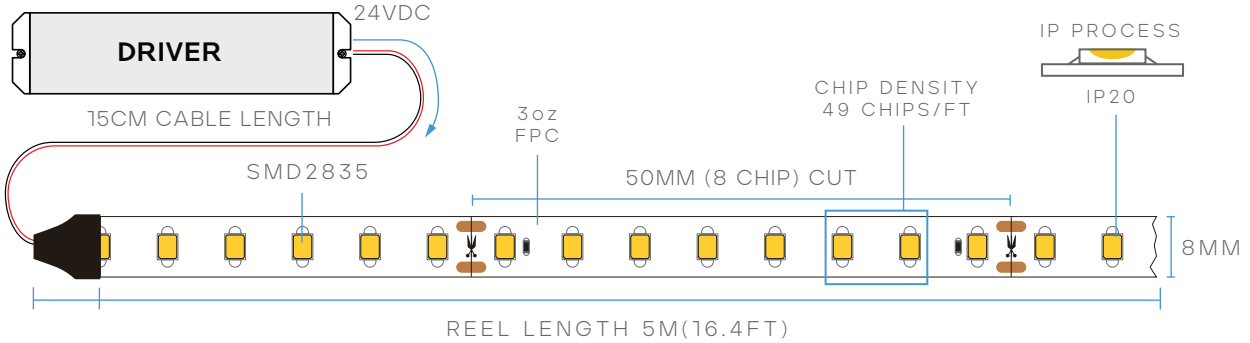

### LR44071

3W/FT
48W/REEL
IP-20
CRI 90
BEAM SPREAD 120°
24V
8MM
3oz FPC
16.4' REEL
UL LISTED

MODEL	DESCRIPTION	COLOR (CCT)	LUMEN/FT	WATTAGE /FT	WATTAGE /REEL	EFFICACY
LR44071	LEDTL/2835/160/9.6/930/IP20/24V/5M	3000K - SOFT WHITE	316	3W	48W	108lm/w

#### CHIP

CHIP:	SMD2835	WIDTH:	8MM
CHIP GROUP:	8	CHIP WATT:	0.2W
CUT SIZE:	50MM	CHIP QTY:	49/FT

#### INSTALLATION

ADHESIVE:	9448A 3M TAPE
CABLE LENGTH:	15CM
MAX. RUN:	5M/16.4FT

##### TAPE TO TAPE CORNER

LR44803 HEAVY DUTY 10A