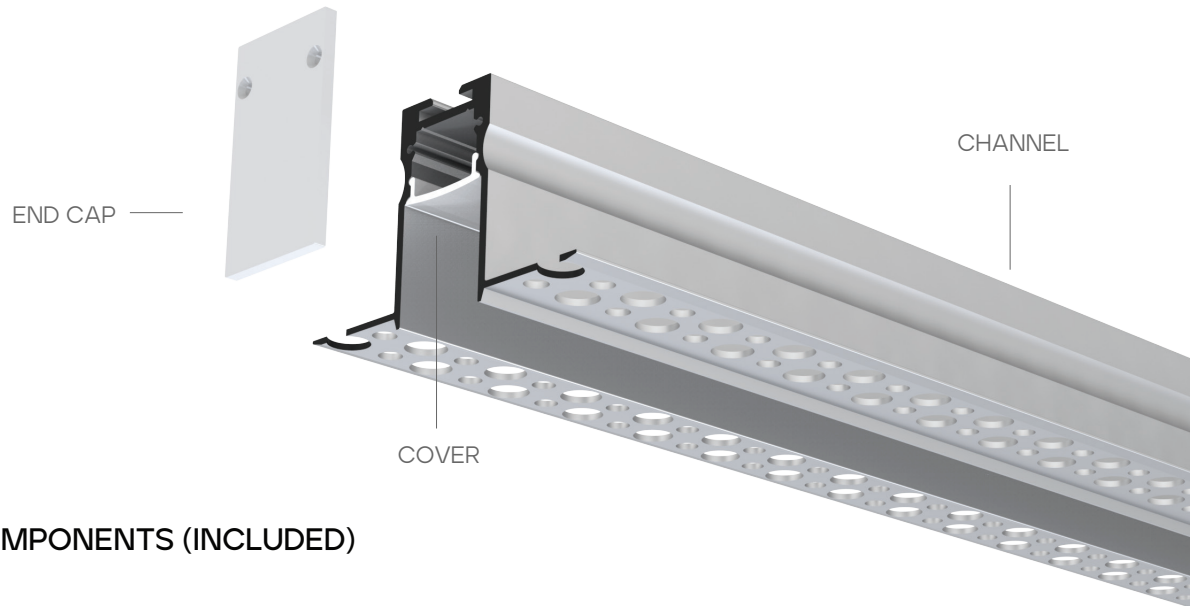

## LR43390

LED/CNLRD/MI/V5/8/SV/PC/KIT

RECESSED - PLASTER IN

### BUNDLE COMPONENTS (INCLUDED)

END CAP  
PC COVER

### SPECIFICATIONS

LENGTH:	96"
MATERIAL:	ALUMINUM
END CAP MATERIAL:	PVC
COVER:	MILKY PC
FINISH:	POWDER WHITE
FIELD CUTTABLE:	YES
LOCATION:	DRY