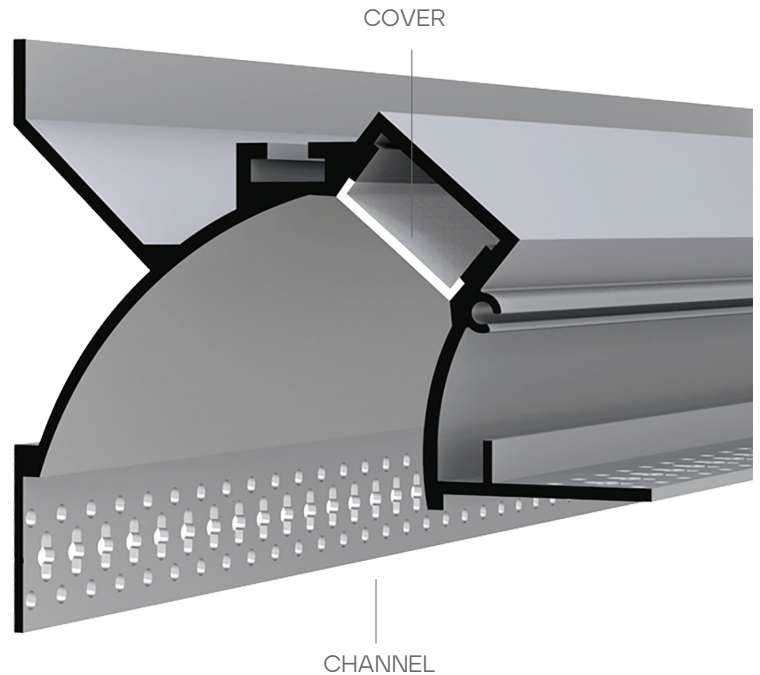

LR43350

LED/CNLWW/MI/V1/8/SV/PC/KIT

RECESSED - PLASTER IN

BUNDLE COMPONENTS (INCLUDED)

END CAP
PC COVER

SPECIFICATIONS

LENGTH:	96"
MATERIAL:	ALUMINUM
END CAP MATERIAL:	PVC
COVER:	MILKY PC
FINISH:	POWDER WHITE
FIELD CUTTABLE:	YES
LOCATION:	DRY

TAPE LIGHT COMPATIBILITY:

POWER RATE:	≤10W/M
TAPE WIDTH:	≤16MM

- LR44100 · LR44101 · LR44102 · LR44103 · LR44104
- LR44120 · LR44121 · LR44122 · LR44123 · LR44124
- LR44200 · LR44201 · LR44202 · LR44203 · LR44204
- LR44300 · LR44301 · LR44302 · LR44303 · LR44304
- LR44400 · LR44401 · LR44402 · LR44403 · LR44404
- LR44500 · LR44501 · LR44502 · LR44503 · LR44504
- LR44600 · LR44601 · LR44602 · LR44603 · LR44604

INSTALLATION

DIMENSIONS