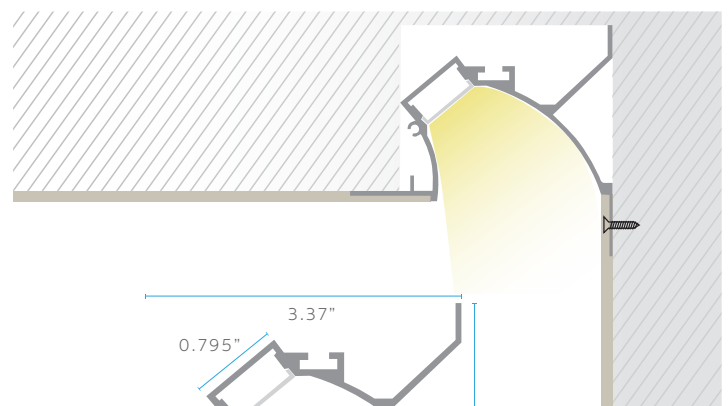

LR43350

LED/CNLWW/MI/V1/8/SV/PC/KIT

RECESSED - PLASTER IN

BUNDLE COMPONENTS (INCLUDED)

END CAP
PC COVER

SPECIFICATIONS

LENGTH:	96"
MATERIAL:	ALUMINUM
END CAP MATERIAL:	PVC
COVER:	MILKY PC
FINISH:	POWDER WHITE
FIELD CUTTABLE:	YES
LOCATION:	DRY

TAPE LIGHT COMPATIBILITY:

POWER RATE:	≤10W/M
TAPE WIDTH:	≤16MM

- LR44100 · LR44101 · LR44102 · LR44103 · LR44104
- LR44120 · LR44121 · LR44122 · LR44123 · LR44124
- LR44200 · LR44201 · LR44202 · LR44203 · LR44204
- LR44300 · LR44301 · LR44302 · LR44303 · LR44304
- LR44400 · LR44401 · LR44402 · LR44403 · LR44404
- LR44500 · LR44501 · LR44502 · LR44503 · LR44504
- LR44600 · LR44601 · LR44602 · LR44603 · LR44604

INSTALLATION

DIMENSIONS