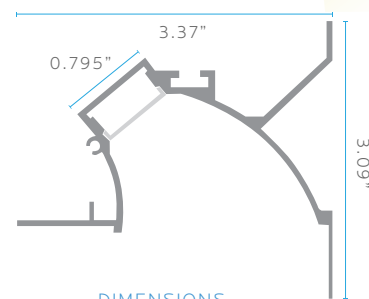

LR43350

LED/CNLWW/MI/V1/8/SV/PC/KIT

RECESSED - PLASTER IN

BUNDLE COMPONENTS (INCLUDED)

END CAP
PC COVER

SPECIFICATIONS

LENGTH:	96"
MATERIAL:	ALUMINUM
END CAP MATERIAL:	PVC
COVER:	MILKY PC
FINISH:	POWDER WHITE
FIELD CUTTABLE:	YES
LOCATION:	DRY

TAPE LIGHT COMPATIBILITY:

POWER RATE:	≤10W/M
TAPE WIDTH:	≤16MM

- LR44100 · LR44101 · LR44102 · LR44103 · LR44104
- LR44120 · LR44121 · LR44122 · LR44123 · LR44124
- LR44200 · LR44201 · LR44202 · LR44203 · LR44204
- LR44300 · LR44301 · LR44302 · LR44303 · LR44304
- LR44400 · LR44401 · LR44402 · LR44403 · LR44404
- LR44500 · LR44501 · LR44502 · LR44503 · LR44504
- LR44600 · LR44601 · LR44602 · LR44603 · LR44604

INSTALLATION

DIMENSIONS