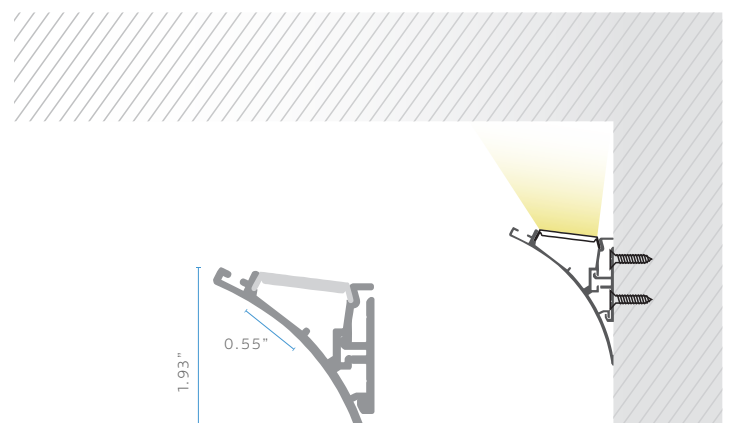

LR43340

LED/CNLC/IND/8/PC/KIT

CORNER MOUNT - WALL WASH

BUNDLE COMPONENTS (INCLUDED)

END CAP: LR43345 - LED/CNLC/IND/ECAP

PC COVER: LR43346- LED/CNLC/IND/CVR/PC

SPECIFICATIONS

LENGTH:	96"
MATERIAL:	ALUMINUM
END CAP MATERIAL:	PVC
COVER:	MILKY PC
FINISH:	ANODIZED SILVER
FIELD CUTTABLE:	YES
LOCATION:	DRY

TAPE LIGHT COMPATIBILITY:

POWER RATE:	≤15W/M
TAPE WIDTH:	≤12MM

- LR44100 · LR44101 · LR44102 · LR44103 · LR44104
- LR44120 · LR44121 · LR44122 · LR44123 · LR44124
- LR44200 · LR44201 · LR44202 · LR44203 · LR44204
- LR44300 · LR44301 · LR44302 · LR44303 · LR44304
- LR44400 · LR44401 · LR44402 · LR44403 · LR44404

INSTALLATION

DIMENSIONS