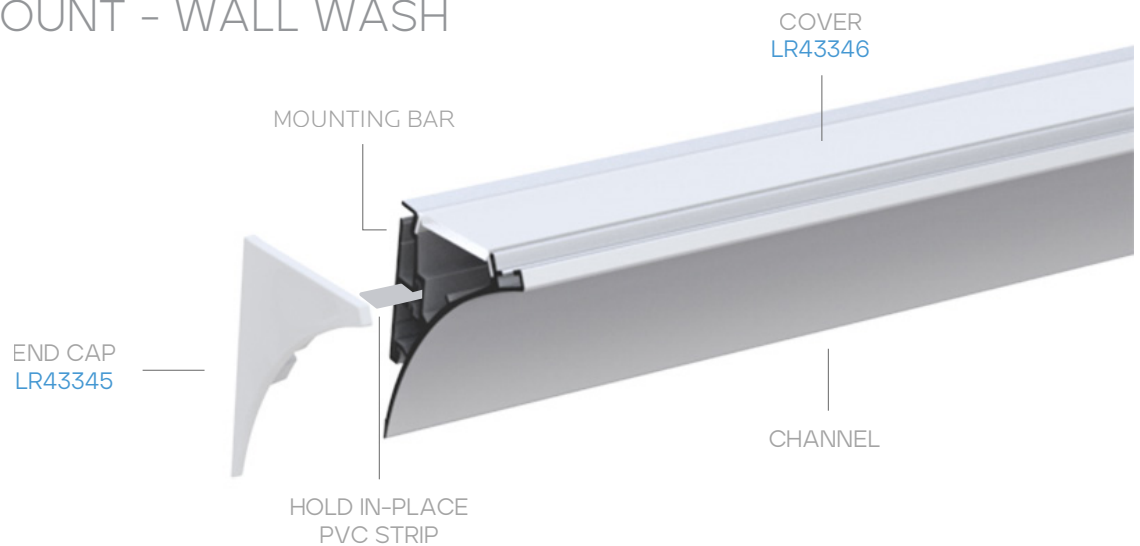

LR43340

LED/CNLC/IND/8/PC/KIT

CORNER MOUNT - WALL WASH

BUNDLE COMPONENTS (INCLUDED)

END CAP: LR43345 - LED/CNLC/IND/ECAP

PC COVER: LR43346- LED/CNLC/IND/CVR/PC

SPECIFICATIONS

LENGTH:	96"
MATERIAL:	ALUMINUM
END CAP MATERIAL:	PVC
COVER:	MILKY PC
FINISH:	ANODIZED SILVER
FIELD CUTTABLE:	YES
LOCATION:	DRY

TAPE LIGHT COMPATIBILITY:

POWER RATE:	≤15W/M
TAPE WIDTH:	≤12MM

- LR44100 · LR44101 · LR44102 · LR44103 · LR44104
- LR44120 · LR44121 · LR44122 · LR44123 · LR44124
- LR44200 · LR44201 · LR44202 · LR44203 · LR44204
- LR44300 · LR44301 · LR44302 · LR44303 · LR44304
- LR44400 · LR44401 · LR44402 · LR44403 · LR44404