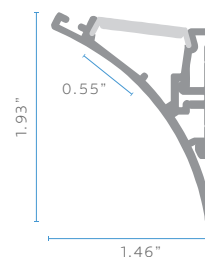

LR43340

LED/CNLC/IND/8/PC/KIT

CORNER MOUNT - WALL WASH

BUNDLE COMPONENTS (INCLUDED)

END CAP: LR43345 - LED/CNLC/IND/ECAP

PC COVER: LR43346- LED/CNLC/IND/CVR/PC

SPECIFICATIONS

LENGTH:	96"
MATERIAL:	ALUMINUM
END CAP MATERIAL:	PVC
COVER:	MILKY PC
FINISH:	ANODIZED SILVER
FIELD CUTTABLE:	YES
LOCATION:	DRY

TAPE LIGHT COMPATIBILITY:

POWER RATE:	≤15W/M
TAPE WIDTH:	≤12MM

- LR44100 · LR44101 · LR44102 · LR44103 · LR44104
- LR44120 · LR44121 · LR44122 · LR44123 · LR44124
- LR44200 · LR44201 · LR44202 · LR44203 · LR44204
- LR44300 · LR44301 · LR44302 · LR44303 · LR44304
- LR44400 · LR44401 · LR44402 · LR44403 · LR44404

INSTALLATION

DIMENSIONS