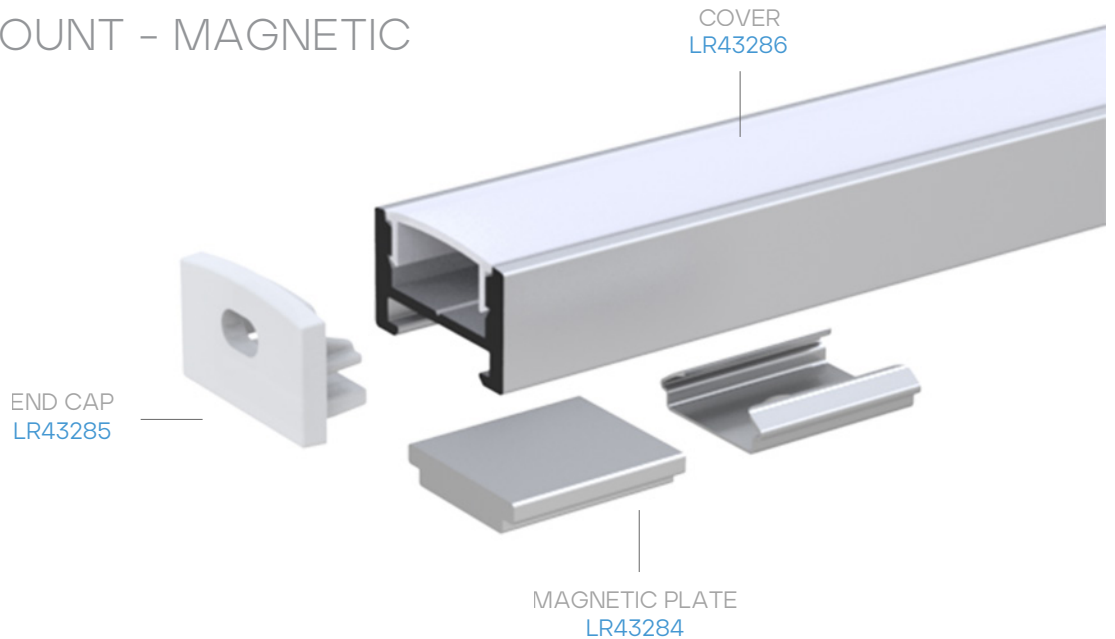

LR43280

LED/CNLS/MAG/8/PC/KIT

SURFACE MOUNT - MAGNETIC

BUNDLE COMPONENTS (INCLUDED)

END CAP: LR43285 - LED/CNLS/MAG/ECAP

PC COVER: LR43326 - LED/CNLS/MAG/CVR/PC

MAGNETIC PLATE: LR43284 - LED/CNLS/MAG/MAG

SPECIFICATIONS

LENGTH:	96"
MATERIAL:	ALUMINUM
END CAP MATERIAL:	PVC
COVER:	MILKY PC
FINISH:	ANODIZED SILVER
FIELD CUTTABLE:	YES
LOCATION:	DRY

TAPE LIGHT COMPATIBILITY:

POWER RATE:	≤15W/M
TAPE WIDTH:	≤12MM

- LR44100 • LR44101 • LR44102 • LR44103 • LR44104
- LR44120 • LR44121 • LR44122 • LR44123 • LR44124
- LR44200 • LR44201 • LR44202 • LR44203 • LR44204
- LR44300 • LR44301 • LR44302 • LR44303 • LR44304
- LR44400 • LR44401 • LR44402 • LR44403 • LR44404