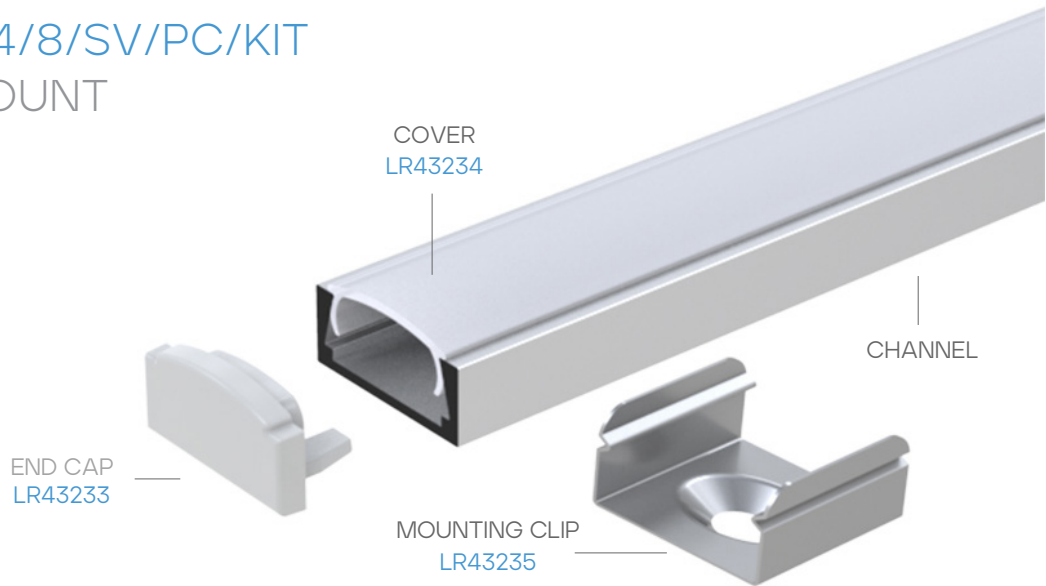

## LR43230

LED/CNLS/V4/8/SV/PC/KIT  
SURFACE MOUNT

### BUNDLE COMPONENTS (INCLUDED)

END CAP: LR43233 - LED/CNLS/V4/ECAP

PC COVER: LR43234 - LED/CNLS/V4/CVR/PC

MOUNTING CLIP: LR43235 - LED/CNLS/V4/CLIP

### SPECIFICATIONS

LENGTH:	96"
MATERIAL:	ALUMINUM
END CAP MATERIAL:	PVC
COVER:	MILKY PC
FINISH:	ANODIZED SILVER
FIELD CUTTABLE:	YES
LOCATION:	DRY