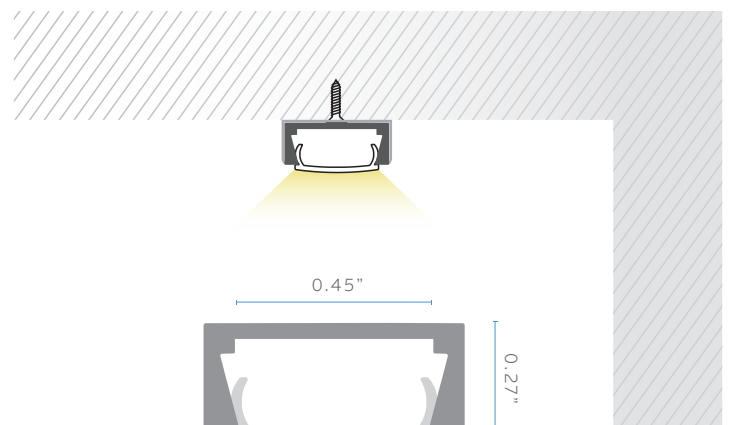

### SPECIFICATIONS

LENGTH:	96"
MATERIAL:	ALUMINUM
END CAP MATERIAL:	PVC
COVER:	MILKY PC
FINISH:	ANODIZED SILVER
FIELD CUTTABLE:	YES
LOCATION:	DRY

### INSTALLATION

DIMENSIONS