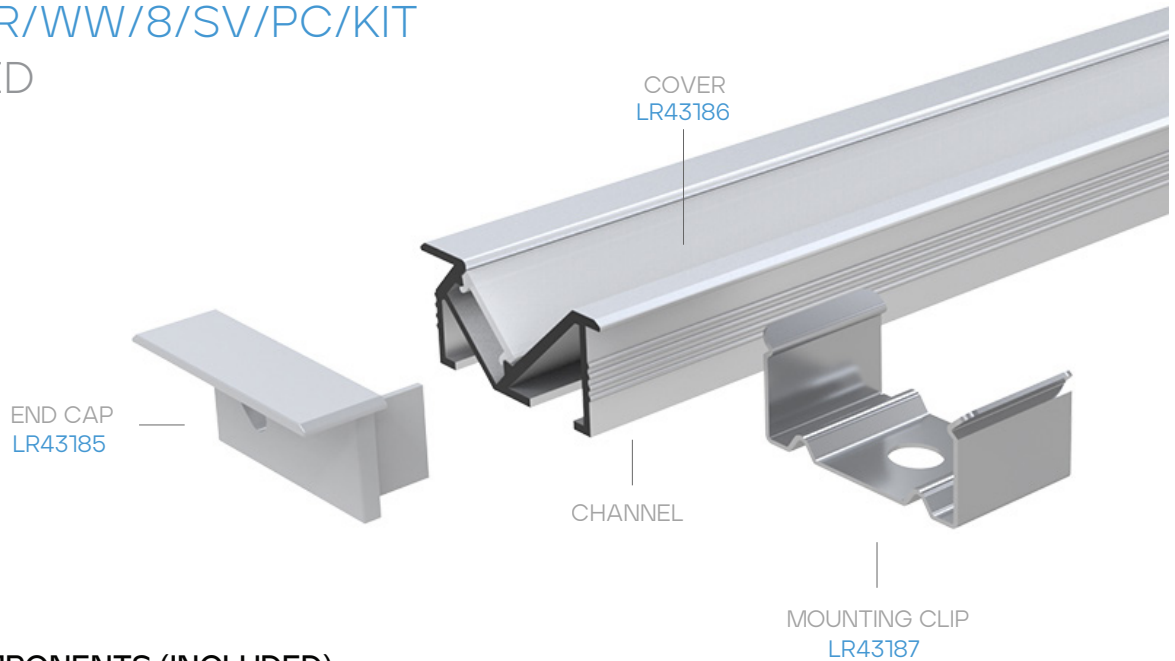

LR43180

LED/CNLR/WW/8/SV/PC/KIT

RECESSED

BUNDLE COMPONENTS (INCLUDED)

END CAP: LR43185 – LED/CNLR/WW/ECAP

PC COVER: LR43186 – LED/CNLR/WW/CVR/PC

MOUNTING CLIP: LR43187 – LED/CNLR/WW/CLIP

SPECIFICATIONS

LENGTH:	96"
MATERIAL:	ALUMINUM
END CAP MATERIAL:	PVC
COVER:	MILKY PC
FINISH:	ANODIZED SILVER
FIELD CUTTABLE:	YES
LOCATION:	DRY

TAPE LIGHT COMPATIBILITY:

POWER RATE:	≤15W/M
TAPE WIDTH:	≤8MM

- LR44100 · LR44101 · LR44102 · LR44103 · LR44104
- LR44200 · LR44201 · LR44202 · LR44203 · LR44204

INSTALLATION

DIMENSIONS