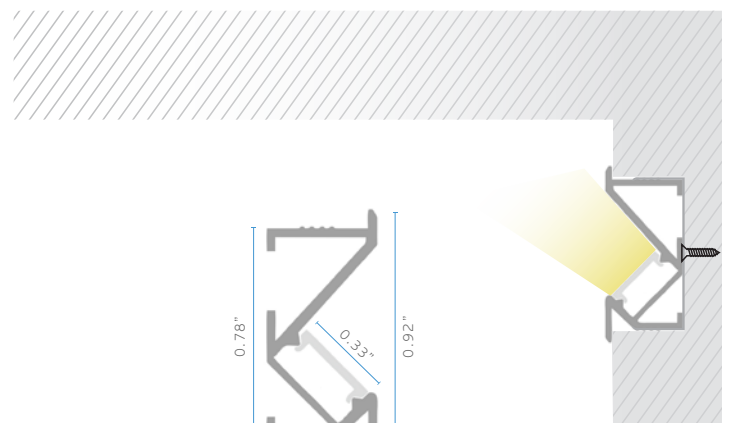

LR43180

LED/CNLR/WW/8/SV/PC/KIT

RECESSED

BUNDLE COMPONENTS (INCLUDED)

END CAP: LR43185 – LED/CNLR/WW/ECAP

PC COVER: LR43186 – LED/CNLR/WW/CVR/PC

MOUNTING CLIP: LR43187 – LED/CNLR/WW/CLIP

SPECIFICATIONS

LENGTH:	96"
MATERIAL:	ALUMINUM
END CAP MATERIAL:	PVC
COVER:	MILKY PC
FINISH:	ANODIZED SILVER
FIELD CUTTABLE:	YES
LOCATION:	DRY

TAPE LIGHT COMPATIBILITY:

POWER RATE:	≤15W/M
TAPE WIDTH:	≤8MM

- LR44100 · LR44101 · LR44102 · LR44103 · LR44104
- LR44200 · LR44201 · LR44202 · LR44203 · LR44204

INSTALLATION

DIMENSIONS