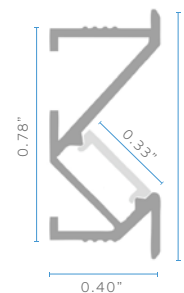

LR43180

LED/CNLR/WW/8/SV/PC/KIT

RECESSED

BUNDLE COMPONENTS (INCLUDED)

END CAP: LR43185 – LED/CNLR/WW/ECAP

PC COVER: LR43186 – LED/CNLR/WW/CVR/PC

MOUNTING CLIP: LR43187 – LED/CNLR/WW/CLIP

SPECIFICATIONS

LENGTH:	96"
MATERIAL:	ALUMINUM
END CAP MATERIAL:	PVC
COVER:	MILKY PC
FINISH:	ANODIZED SILVER
FIELD CUTTABLE:	YES
LOCATION:	DRY

TAPE LIGHT COMPATIBILITY:

POWER RATE:	≤15W/M
TAPE WIDTH:	≤8MM

- LR44100 · LR44101 · LR44102 · LR44103 · LR44104
- LR44200 · LR44201 · LR44202 · LR44203 · LR44204

INSTALLATION

DIMENSIONS