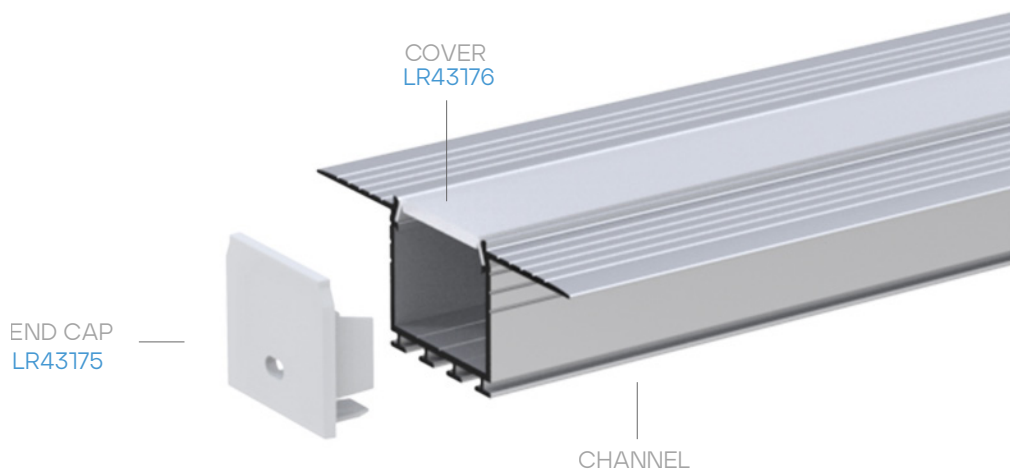

## LR43170

LED/CNLR/V3/8/SV/PC/KIT

RECESSED

### BUNDLE COMPONENTS (INCLUDED)

END CAP: LR43175 – LED/CNLR/V3/ECAP

PC COVER: LR43176 – LED/CNLR/V3/CRV/PC

MOUNTING CLIP: LR43177 – LED/CNLR/V3/CLIP

### SPECIFICATIONS

LENGTH:	96"
MATERIAL:	ALUMINUM
END CAP MATERIAL:	PVC
COVER:	MILKY PC
FINISH:	ANODIZED SILVER
FIELD CUTTABLE:	YES
LOCATION:	DRY