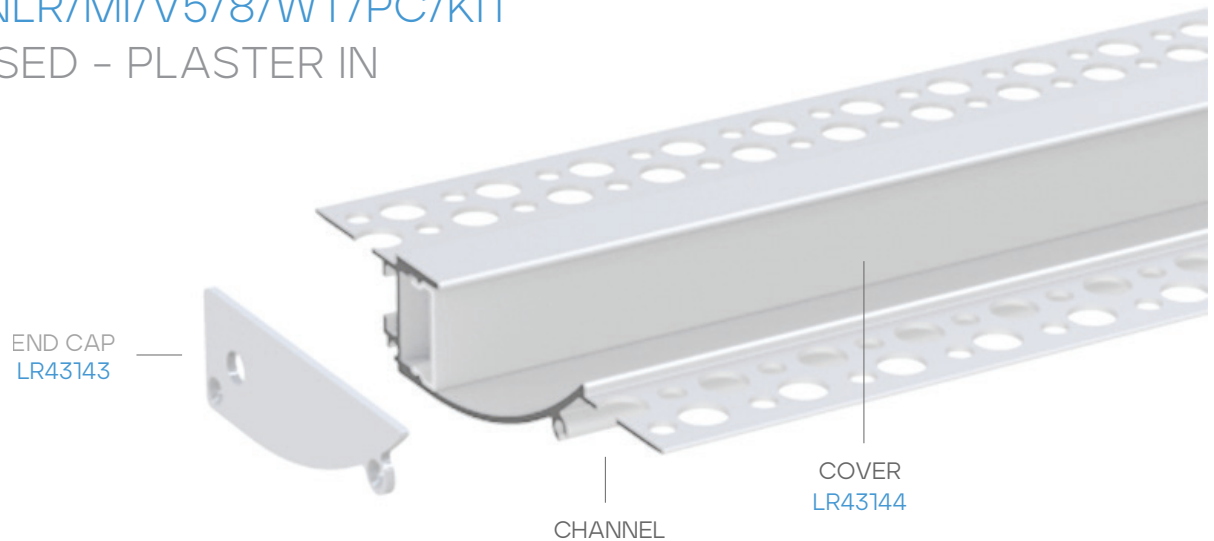

## LR43140

LED/CNLR/MI/V5/8/WT/PC/KIT

RECESSED - PLASTER IN

### BUNDLE COMPONENTS (INCLUDED)

END CAP: LR43143 - LED/CNLR/MI/V5/ECAP

PC COVER: LR43144 - LED/CNLR/MI/V5/CVR/PC

### SPECIFICATIONS

LENGTH:	96"
MATERIAL:	ALUMINUM
END CAP MATERIAL:	PVC
COVER:	MILKY PC
FINISH:	POWDER WHITE
FIELD CUTTABLE:	YES
LOCATION:	DRY