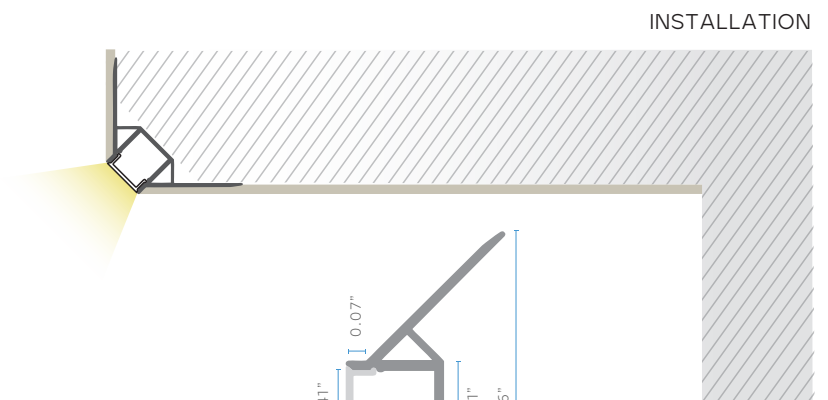

### SPECIFICATIONS

LENGTH:	96"
MATERIAL:	ALUMINUM
END CAP MATERIAL:	PVC
COVER:	MILKY PC
FINISH:	ANODIZED SILVER
FIELD CUTTABLE:	YES
LOCATION:	DRY

DIMENSIONS