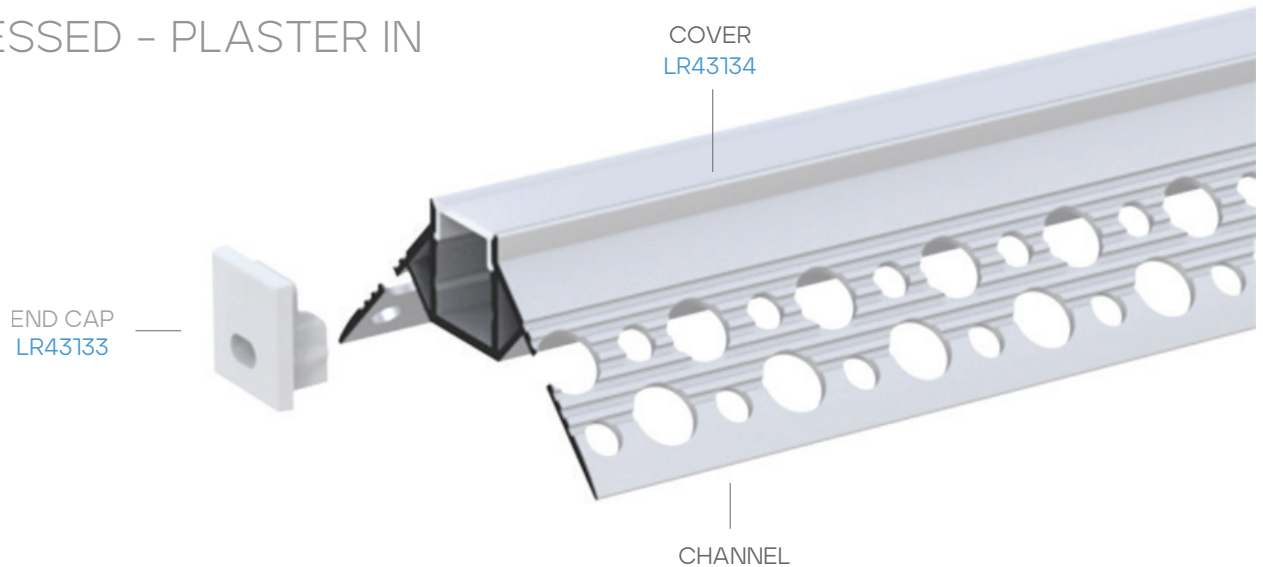

## LR43130

LED/CNLR/MI/V4/8/SV/PC/KIT

RECESSED - PLASTER IN

### BUNDLE COMPONENTS (INCLUDED)

END CAP: LR43133 - LED/CNLR/MI/V4/ECAP

PC COVER: LR43134 - LED/CNLR/MI/V4/CVR/PC

### SPECIFICATIONS

LENGTH:	96"
MATERIAL:	ALUMINUM
END CAP MATERIAL:	PVC
COVER:	MILKY PC
FINISH:	ANODIZED SILVER
FIELD CUTTABLE:	YES
LOCATION:	DRY