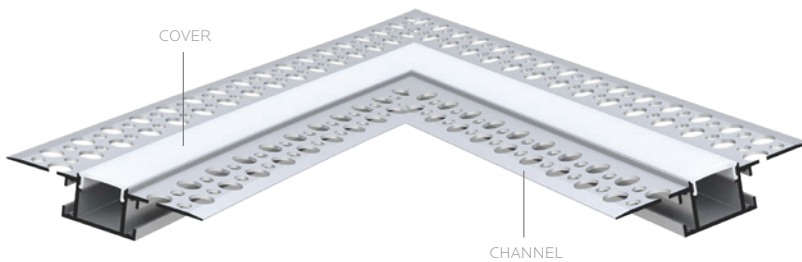

LR43090

LED/CNLR/MI/V6/8/SV/PC/KIT
RECESSED – PLASTER IN

LENGTH:	96"
MATERIAL:	ALUMINUM
END CAP MATERIAL:	PVC
COVER:	MILKY PC
FINISH:	ANODIZED SILVER
FIELD CUTTABLE:	YES
LOCATION:	DRY

TAPE LIGHT COMPATIBILITY:

DIMENSIONS

CONNECTORS

LR43115

LED/CNLR/MI/V2/JCON

TYPE: CONNECTOR

LR43096

LED/CNLR/MI/V6/COR/L
RECESSED – PLASTER IN
LATERAL CORNER

DIMENSIONS