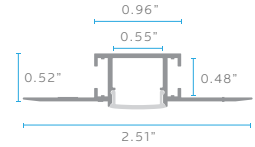

LR43090

LED/CNLR/MI/V6/8/SV/PC/KIT
RECESSED – PLASTER IN

LENGTH:	96"
MATERIAL:	ALUMINUM
END CAP MATERIAL:	PVC
COVER:	MILKY PC
FINISH:	ANODIZED SILVER
FIELD CUTTABLE:	YES
LOCATION:	DRY

TAPE LIGHT COMPATIBILITY:

POWER RATE:	≤15W/M
TAPE WIDTH:	≤14MM

- LR44100 · LR44101 · LR44102 · LR44103 · LR44104
- LR44120 · LR44121 · LR44122 · LR44123 · LR44124
- LR44200 · LR44201 · LR44202 · LR44203 · LR44204
- LR44300 · LR44301 · LR44302 · LR44303 · LR44304
- LR44400 · LR44401 · LR44402 · LR44403 · LR44404
- LR44500 · LR44501 · LR44502 · LR44503 · LR44504
- LR44600 · LR44601 · LR44602 · LR44603 · LR44604

DIMENSIONS

CONNECTORS

LR43115

LED/CNLR/MI/V2/JCON

TYPE: CONNECTOR

LR43096

LED/CNLR/MI/V6/COR/L
RECESSED – PLASTER IN
LATERAL CORNER

DIMENSIONS