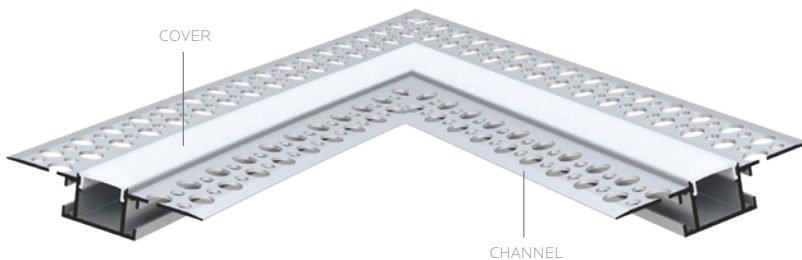

LR43090

LED/CNLR/MI/V6/8/SV/PC/KIT
RECESSED – PLASTER IN

LENGTH:	96"
MATERIAL:	ALUMINUM
END CAP MATERIAL:	PVC
COVER:	MILKY PC
FINISH:	ANODIZED SILVER
FIELD CUTTABLE:	YES
LOCATION:	DRY

TAPE LIGHT COMPATIBILITY:

DIMENSIONS

CONNECTORS

LR43115

LED/CNLR/MI/V2/JCON

TYPE: CONNECTOR

LR43096

LED/CNLR/MI/V6/COR/L
RECESSED – PLASTER IN
LATERAL CORNER

DIMENSIONS