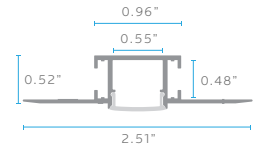

LR43090

LED/CNLR/MI/V6/8/SV/PC/KIT
RECESSED – PLASTER IN

LENGTH:	96"
MATERIAL:	ALUMINUM
END CAP MATERIAL:	PVC
COVER:	MILKY PC
FINISH:	ANODIZED SILVER
FIELD CUTTABLE:	YES
LOCATION:	DRY

TAPE LIGHT COMPATIBILITY:

POWER RATE:	≤15W/M
TAPE WIDTH:	≤14MM

- LR44100 · LR44101 · LR44102 · LR44103 · LR44104
- LR44120 · LR44121 · LR44122 · LR44123 · LR44124
- LR44200 · LR44201 · LR44202 · LR44203 · LR44204
- LR44300 · LR44301 · LR44302 · LR44303 · LR44304
- LR44400 · LR44401 · LR44402 · LR44403 · LR44404
- LR44500 · LR44501 · LR44502 · LR44503 · LR44504
- LR44600 · LR44601 · LR44602 · LR44603 · LR44604

DIMENSIONS

CONNECTORS

LR43115

LED/CNLR/MI/V2/JCON

TYPE: CONNECTOR

LR43096

LED/CNLR/MI/V6/COR/L
RECESSED – PLASTER IN
LATERAL CORNER

DIMENSIONS