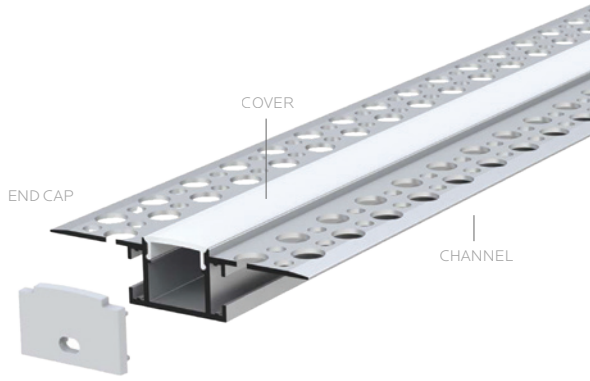

LR43090

LED/CNLR/MI/V6/8/SV/PC/KIT
RECESSED – PLASTER IN

LENGTH:	96"
MATERIAL:	ALUMINUM
END CAP MATERIAL:	PVC
COVER:	MILKY PC
FINISH:	ANODIZED SILVER
FIELD CUTTABLE:	YES
LOCATION:	DRY

TAPE LIGHT COMPATIBILITY:

POWER RATE:	≤15W/M
TAPE WIDTH:	≤14MM

- LR44100 · LR44101 · LR44102 · LR44103 · LR44104
- LR44120 · LR44121 · LR44122 · LR44123 · LR44124
- LR44200 · LR44201 · LR44202 · LR44203 · LR44204
- LR44300 · LR44301 · LR44302 · LR44303 · LR44304
- LR44400 · LR44401 · LR44402 · LR44403 · LR44404
- LR44500 · LR44501 · LR44502 · LR44503 · LR44504
- LR44600 · LR44601 · LR44602 · LR44603 · LR44604

DIMENSIONS

CONNECTORS

LR43115

LED/CNLR/MI/V2/JCON

TYPE: CONNECTOR

LR43096

LED/CNLR/MI/V6/COR/L
RECESSED – PLASTER IN
LATERAL CORNER

DIMENSIONS