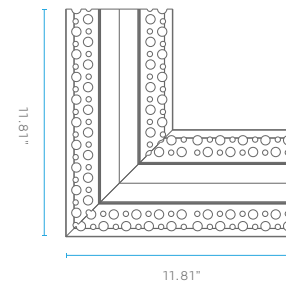

DIMENSIONS

## LR43086

LED/CNLR/MI/V7/COR/L  
RECESSED - PLASTER IN  
LATERAL CORNER

DIMENSIONS