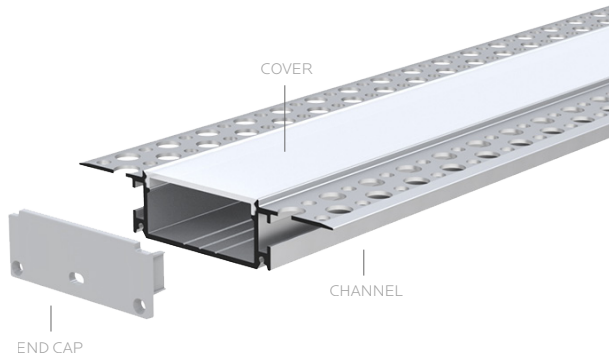

## LR43080

LED/CNLR/MI/V7/8/SV/PC/KIT  
RECESSED - PLASTER IN

LENGTH:	96"
MATERIAL:	ALUMINUM
END CAP MATERIAL:	PVC
COVER:	MILKY PC
FINISH:	ANODIZED SILVER
FIELD CUTTABLE:	YES
LOCATION:	DRY

**TAPE LIGHT COMPATIBILITY:**

DIMENSIONS