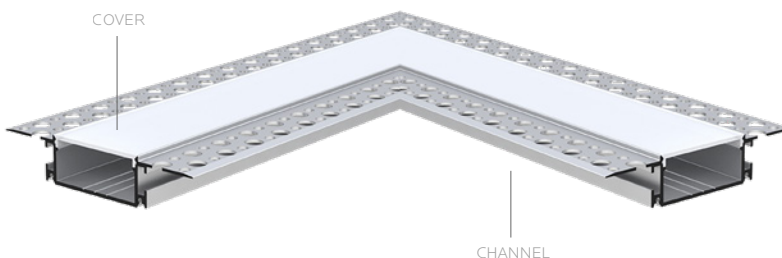

LR43086

LED/CNLR/MI/V7/COR/L
RECESSED - PLASTER IN
LATERAL CORNER

DIMENSIONS