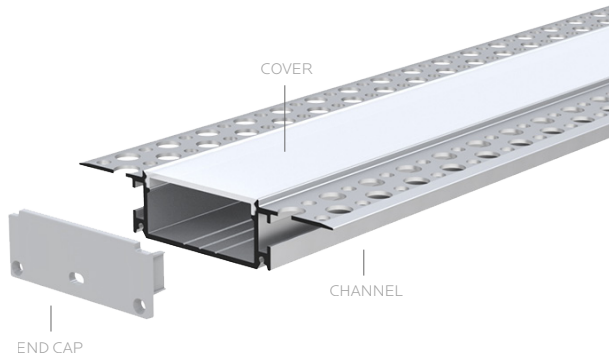

LR43080

LED/CNLR/MI/V7/8/SV/PC/KIT
RECESSED - PLASTER IN

LENGTH:	96"
MATERIAL:	ALUMINUM
END CAP MATERIAL:	PVC
COVER:	MILKY PC
FINISH:	ANODIZED SILVER
FIELD CUTTABLE:	YES
LOCATION:	DRY

TAPE LIGHT COMPATIBILITY:

DIMENSIONS

CONNECTORS

LR43115

LED/CNLR/MI/V2/JCON

TYPE: CONNECTOR

LR43086

LED/CNLR/MI/V7/COR/L
RECESSED - PLASTER IN
LATERAL CORNER

DIMENSIONS