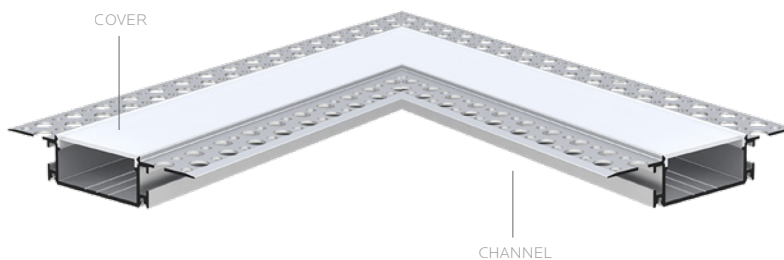

LR43080

LED/CNLR/MI/V7/8/SV/PC/KIT
RECESSED - PLASTER IN

LENGTH:	96"
MATERIAL:	ALUMINUM
END CAP MATERIAL:	PVC
COVER:	MILKY PC
FINISH:	ANODIZED SILVER
FIELD CUTTABLE:	YES
LOCATION:	DRY

TAPE LIGHT COMPATIBILITY:

DIMENSIONS

CONNECTORS

LR43115

LED/CNLR/MI/V2/JCON

TYPE: CONNECTOR

LR43086

LED/CNLR/MI/V7/COR/L
RECESSED - PLASTER IN
LATERAL CORNER

DIMENSIONS