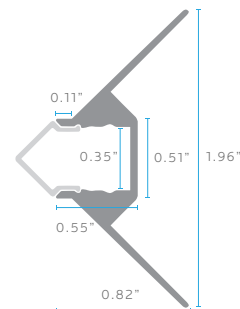

### SPECIFICATIONS

|                   |                 |
|-------------------|-----------------|
| LENGTH:           | 96"             |
| MATERIAL:         | ALUMINUM        |
| END CAP MATERIAL: | PVC             |
| COVER:            | MILKY PC        |
| FINISH:           | ANODIZED SILVER |
| FIELD CUTTABLE:   | YES             |
| LOCATION:         | DRY             |

#### TAPE LIGHT COMPATIBILITY:

|             |        |
|-------------|--------|
| POWER RATE: | ≤15W/M |
| TAPE WIDTH: | ≤8MM   |

- LR45100 • LR45101 • LR45102 • LR45103 • LR45104
- LR44070 • LR44071 • LR44072 • LR44073 • LR44074
- LR44080 • LR44081 • LR44082 • LR44083 • LR44084
- LR44100 • LR44101 • LR44102 • LR44103 • LR44104
- LR44200 • LR44201 • LR44202 • LR44203 • LR44204

#### INSTALLATION

DIMENSIONS