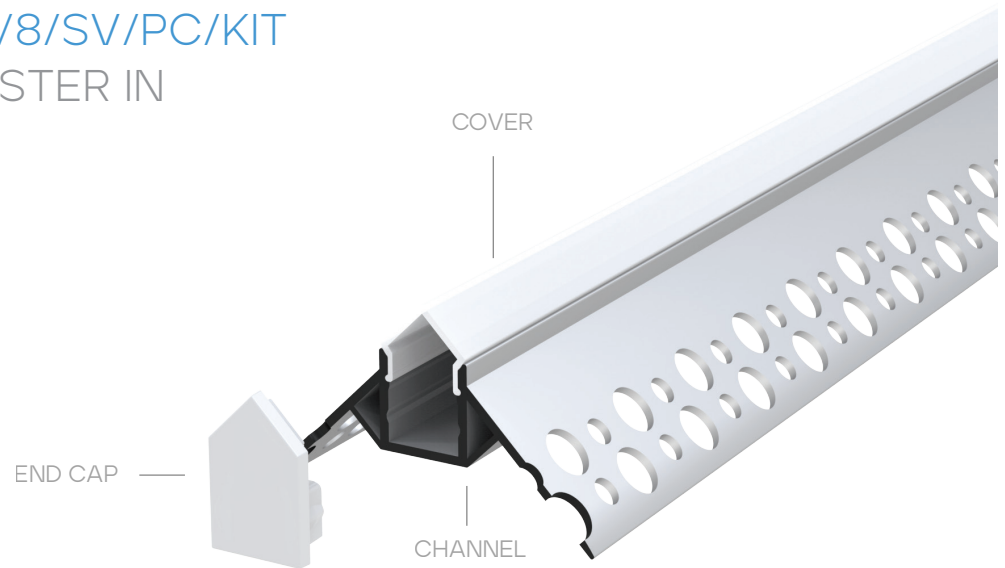

## LR43030

LED/CNLR/MI/V9/8/SV/PC/KIT

RECESSED - PLASTER IN

### BUNDLE COMPONENTS (INCLUDED)

END CAP  
PC COVER  
CHANNEL

### SPECIFICATIONS

|                   |                 |
|-------------------|-----------------|
| LENGTH:           | 96"             |
| MATERIAL:         | ALUMINUM        |
| END CAP MATERIAL: | PVC             |
| COVER:            | MILKY PC        |
| FINISH:           | ANODIZED SILVER |
| FIELD CUTTABLE:   | YES             |
| LOCATION:         | DRY             |