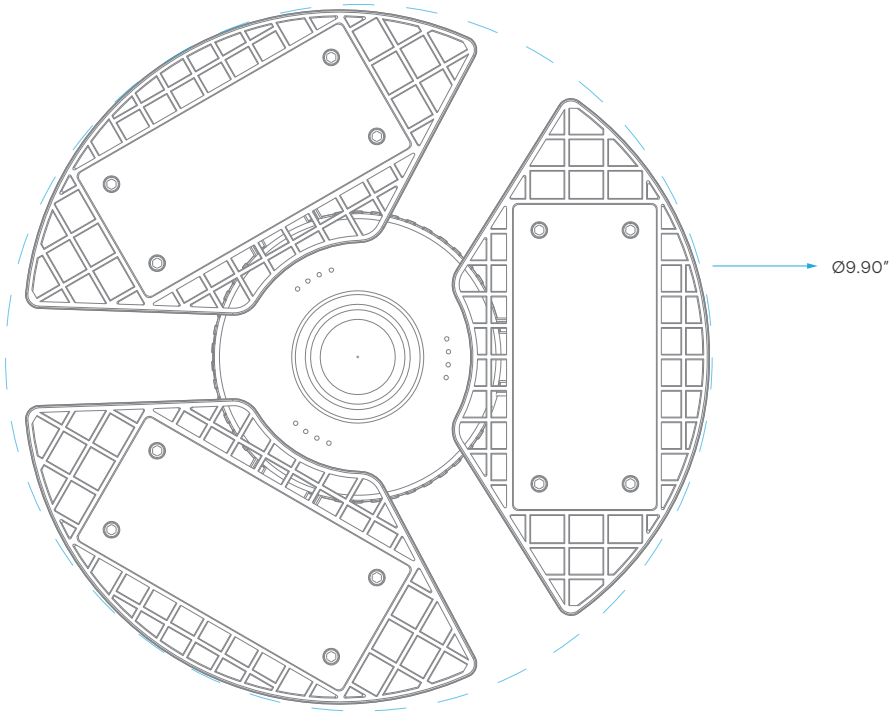

LED FLOOD LAMP ADJUSTABLE GARAGE LAMP E26 BASE

ON/OFF SWITCH

E26 BASE

CRI
80

BRIGHT WHITE

5000K

DAMP
LOCATION
RATED

3
YEAR
WARRANTY

ELECTRICAL

MODEL	DESCRIPTION	POWER	INPUT VOLTS	EFFICACY	LIFETIME	COST/YR
LR42350	LEDAGL80/50K/E26	80	120V	100	50,000	\$ 9.64

PHOTOMETRIC

MODEL	DESCRIPTION	COLOR (CCT)	TEMP	LUMEN	BASE	CRI	ETL LISTED	ENERGY STAR
LR42350	LEDAGL80/50K/E26	5000K	BRIGHT WHITE	8000	E26	80	YES	YES