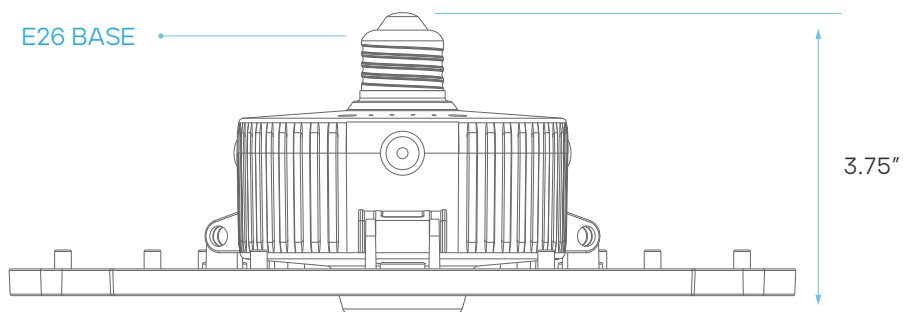

LED FLOOD LAMP ADJUSTABLE GARAGE LAMP E26 BASE

ON/OFF SWITCH

E26 BASE

CRI
80

BRIGHT WHITE

5000K

DAMP
LOCATION
RATED

3
YEAR
WARRANTY

ELECTRICAL

MODEL	DESCRIPTION	POWER	INPUT VOLTS	EFFICACY	LIFETIME	COST/YR
LR42350	LEDAGL80/50K/E26	80	120V	100	50,000	\$ 9.64

PHOTOMETRIC

MODEL	DESCRIPTION	COLOR (CCT)	TEMP	LUMEN	BASE	CRI	ETL LISTED	ENERGY STAR
LR42350	LEDAGL80/50K/E26	5000K	BRIGHT WHITE	8000	E26	80	YES	YES