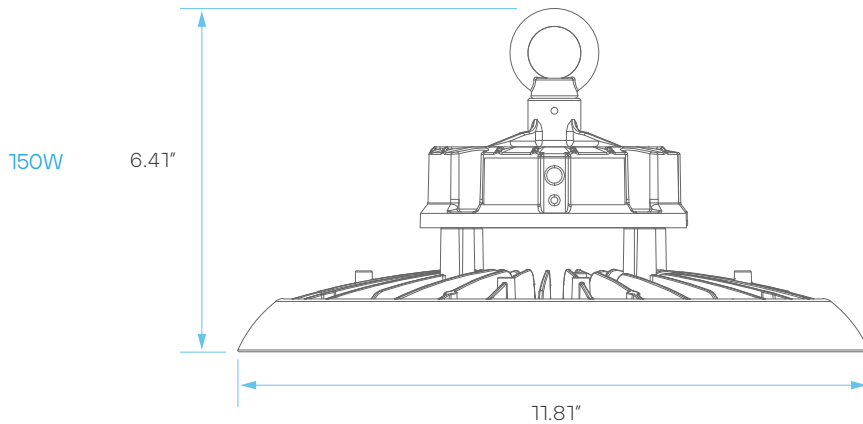

LED WAREHOUSE UFO HIGHBAY - CCT & WATTAGE SELECTABLE 150W, 240W

MOUNTING OPTIONS & ACCESSORIES SOLD SEPARATELY

COLOR SELECTABLE
4000K | 5000K

WATTAGE SELECTABLE
3 OPTIONS

DIMMABLE
0-10V

ELECTRICAL

	MODEL	DESCRIPTION	POWER	4000K LUMEN EFFICACY	5000K LUMEN EFFICACY	INPUT VOLTS	LIFETIME	COST/YR
150W	LR41505	LEDUFO150/3WO/2CCT/BK	100	15400 154	15200 152	120-277V	50,000	\$ 18.06
			120	18000 150	17760 148			
			150	22000 146	21300 142			
240W	LR41507	LEDUFO240/3WO/2CCT/BK	200	30800 152	30400 152	120-277V	50,000	\$ 28.90
			220	33000 148	32560 148			
			240	35000 146	34100 142			

PHOTOMETRIC

MODEL	DESCRIPTION	COLOR (CCT)	TEMP	SURGE PROTECTOR	FLOOD	CRI	UL LISTED	DLC LISTED
LR41505	LEDUFO150/3WO/2CCT/BK	4000K	CCT SELECTABLE	YES	90°	80	YES	PREMIUM
		5000K						
LR41507	LEDUFO240/3WO/2CCT/BK	4000K	CCT SELECTABLE	YES	90°	80	YES	PREMIUM
		5000K						