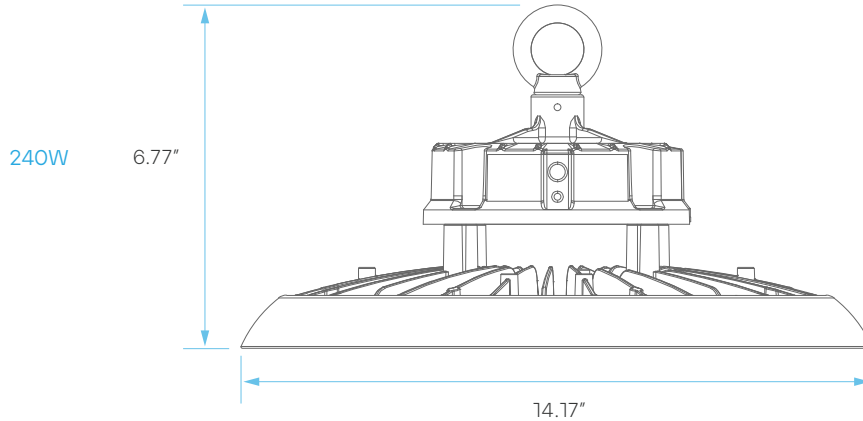

LED WAREHOUSE UFO HIGHBAY - CCT & WATTAGE SELECTABLE 150W, 240W

MOUNTING OPTIONS & ACCESSORIES SOLD SEPARATELY

COLOR SELECTABLE
4000K | 5000K

WATTAGE SELECTABLE
3 OPTIONS

DIMMABLE
0-10V

ELECTRICAL

	MODEL	DESCRIPTION	POWER	4000K LUMEN EFFICACY	5000K LUMEN EFFICACY	INPUT VOLTS	LIFETIME	COST/YR
150W	LR41505	LEDUFO150/3WO/2CCT/BK	100	15400 154	15200 152	120-277V	50,000	\$ 18.06
			120	18000 150	17760 148			
			150	22000 146	21300 142			
240W	LR41507	LEDUFO240/3WO/2CCT/BK	200	30800 152	30400 152	120-277V	50,000	\$ 28.90
			220	33000 148	32560 148			
			240	35000 146	34100 142			

PHOTOMETRIC

MODEL	DESCRIPTION	COLOR (CCT)	TEMP	SURGE PROTECTOR	FLOOD	CRI	UL LISTED	DLC LISTED
LR41505	LEDUFO150/3WO/2CCT/BK	4000K	CCT SELECTABLE	YES	90°	80	YES	PREMIUM
		5000K						
LR41507	LEDUFO240/3WO/2CCT/BK	4000K	CCT SELECTABLE	YES	90°	80	YES	PREMIUM
		5000K						