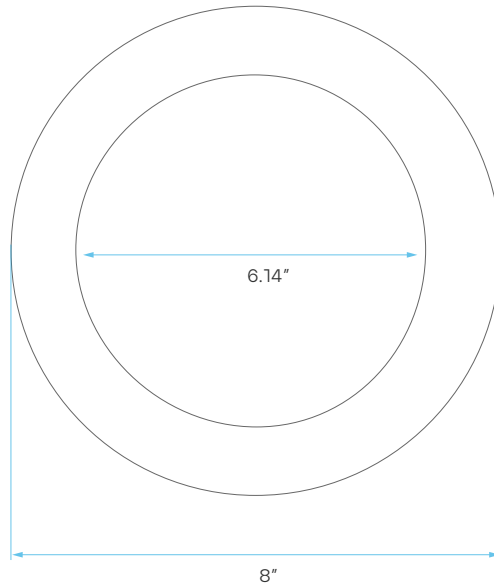

### GOOF RING

4-6", 4.25-5.75", 6-8"

4-6"  
LR41020

4.25-5.75"  
LR41021

6-8"  
LR41023

GOOF RING  
IN USE

## SPECIFICATIONS

	MODEL	DESCRIPTION	SIZE	FINISH
4-6"	LR41020	DL4/6/TRIM/GR/RD/WT	4.17" ID - 5.75" OD	WHITE
4.25-5.75"	LR41021	DL4.25/5.75/GR/RD/WT	4.25" ID - 5.75" OD	WHITE
6-8"	LR41023	DL6/8/TRIM/GR/RD/WT	6.14" ID - 8" OD	WHITE