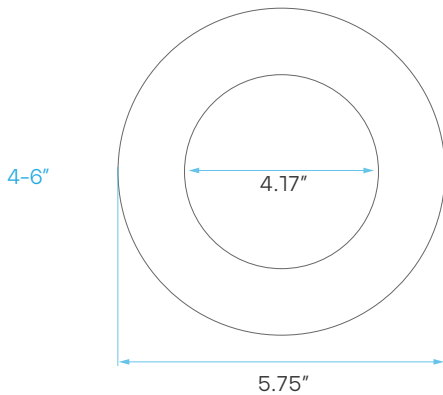

### GOOF RING

4-6", 4.25-5.75", 6-8"

4-6"  
LR41020

4.25-5.75"  
LR41021

6-8"  
LR41023

GOOF RING  
IN USE

## SPECIFICATIONS

	MODEL	DESCRIPTION	SIZE	FINISH
4-6"	LR41020	DL4/6/TRIM/GR/RD/WT	4.17" ID - 5.75" OD	WHITE
4.25-5.75"	LR41021	DL4.25/5.75/GR/RD/WT	4.25" ID - 5.75" OD	WHITE
6-8"	LR41023	DL6/8/TRIM/GR/RD/WT	6.14" ID - 8" OD	WHITE