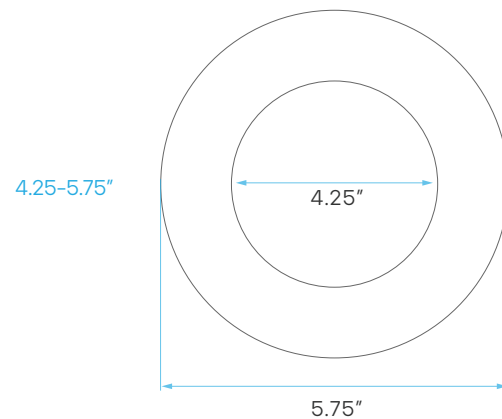

### GOOF RING

4-6", 4.25-5.75", 6-8"

4-6"  
LR41020

4.25-5.75"  
LR41021

6-8"  
LR41023

GOOF RING  
IN USE

## SPECIFICATIONS

	MODEL	DESCRIPTION	SIZE	FINISH
4-6"	LR41020	DL4/6/TRIM/GR/RD/WT	4.17" ID - 5.75" OD	WHITE
4.25-5.75"	LR41021	DL4.25/5.75/GR/RD/WT	4.25" ID - 5.75" OD	WHITE
6-8"	LR41023	DL6/8/TRIM/GR/RD/WT	6.14" ID - 8" OD	WHITE