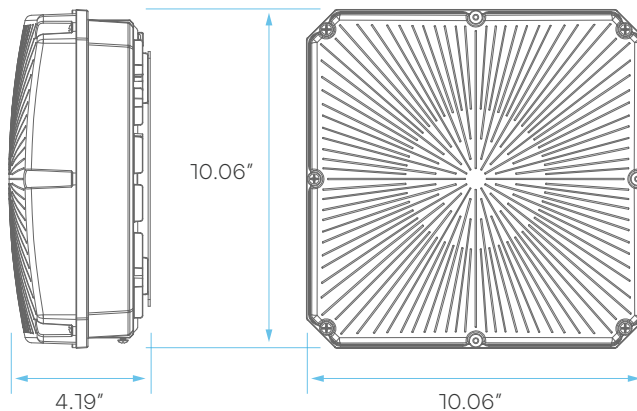

LED OUTDOOR GARAGE CANOPY - CCT & WATTAGE SELECTABLE 40W, 70W

LR40717

28W 35W 40W

LR40718

40W 60W 70W

CRI
80

COLOR SELECTABLE

WATTAGE SELECTABLE

DIMMABLE

0-10V

120-
277V

3/4" POLE
MOUNT
READY

IP RATING
IP-65

UV
RESISTANT
LENS

5
YEAR
WARRANTY