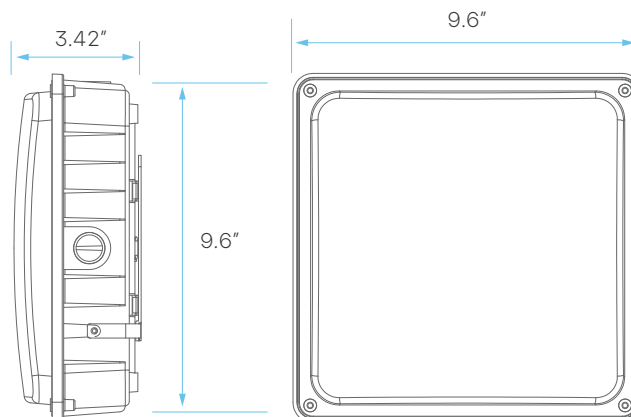

LED OUTDOOR CANOPY 45W, 60W

LR40715

8890 LUMENS

LR40705

5760 LUMENS

CRI
70

COLOR SELECTABLE

3000K 4000K 5000K

DIMMABLE

0-10V

IP RATING
IP-65

5
YEAR
WARRANTY