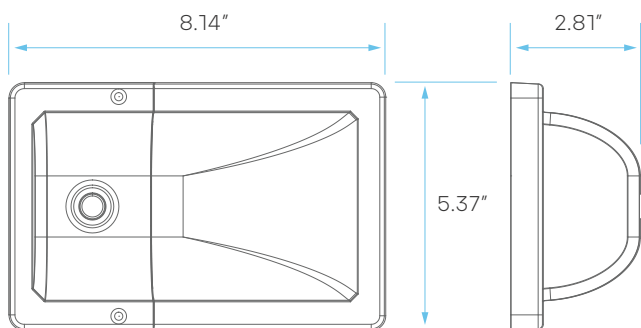

LED OUTDOOR WALLPACK CUBE 18W, 26W

DUSK TO DAWN
SENSOR

13W
LR40603

1560 LUMENS

18W
LR40605

2160 LUMENS

26W
LR40615

3120 LUMENS

CRI
70

COLOR SELECTABLE

3000K 4000K 5000K

DIMMABLE

0-10V

DUSK
TO
DAWN
SENSOR

IP RATING
IP-65

5
YEAR
WARRANTY