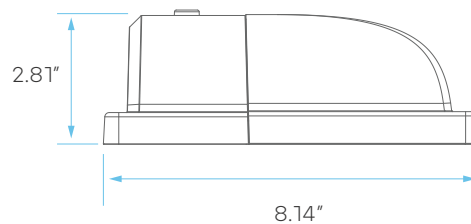

LED OUTDOOR WALLPACK CUBE 18W, 26W

DUSK TO DAWN
SENSOR

13W
LR40603

1560 LUMENS

18W
LR40605

2160 LUMENS

26W
LR40615

3120 LUMENS

CRI
70

COLOR SELECTABLE

3000K 4000K 5000K

DIMMABLE

0-10V

DUSK
TO
DAWN
SENSOR

IP RATING
IP-65

5
YEAR
WARRANTY