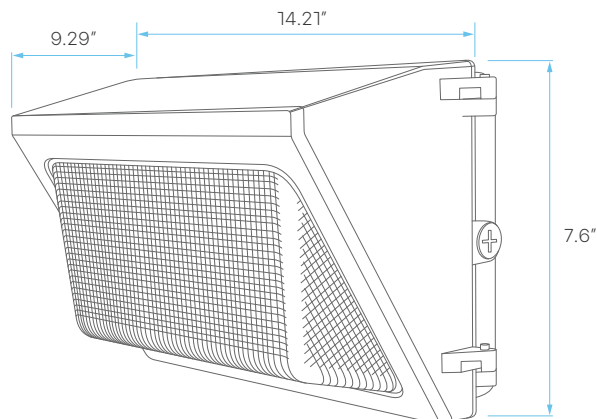

LED OUTDOOR WALLPACK CCT & WATTAGE SELECTABLE 45W, 60W

LR40530

40W | 50W | 60W

LR40540

80W | 100W | 120W

CRI
70

COLOR SELECTABLE

3500K | 4000K | 5000K

WATTAGE
SELECTABLE

3 OPTIONS

DIMMABLE

0-10V

DUSK
TO
DAWN
SENSOR

IP RATING
IP-65

5
YEAR
WARRANTY