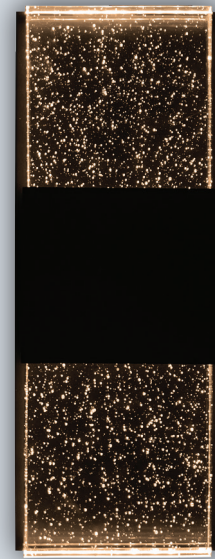

LED OUTDOOR UP + DOWNLIGHT BUBBLE GLASS DESIGNER WALL SCONCE - CCT SELECT

17"

17"
LR40392

FRONT VIEW

CRI
80

COLOR SELECTABLE

3000K 4000K 5000K

BLACK
FINISH

120V

ELECTRICAL

	MODEL	DESCRIPTION	POWER	INPUT VOLTS	EFFICACY	LIFETIME	COST/YR
17"	LR40392	LEDDWS/17/BBL/UD/3CCT/BK	12	120V	100	50,000	\$ 1.44

PHOTOMETRIC

MODEL	DESCRIPTION	COLOR (CCT)	TEMP	LUMEN	FLOOD	CRI	ETL LISTED
LR40392	LEDDWS/17/BBL/UD/3CCT/BK	3000K/4000K/5000K	CCT SELECT	1200	342°	80	YES