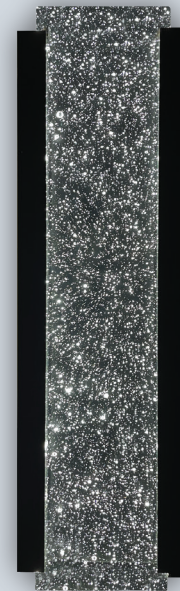

LED OUTDOOR BUBBLE GLASS DESIGNER WALL SCONCE - CCT SELECT 17"

17"
LR40391

FRONT VIEW

CRI
80

COLOR SELECTABLE

3000K 4000K 5000K

BLACK
FINISH

120V

ELECTRICAL

MODEL	DESCRIPTION	POWER	INPUT VOLTS	EFFICACY	LIFETIME	COST/YR
17" LR40391	LEDDWS/17/BBL/VL/3CCT/BK	12	120V	100	50,000	\$ 1.44

PHOTOMETRIC

MODEL	DESCRIPTION	COLOR (CCT)	TEMP	LUMEN	FLOOD	CRI	ETL LISTED
LR40391	LEDDWS/17/BBL/VL/3CCT/BK	3000K/4000K/5000K	CCT SELECT	1200	339°	80	YES