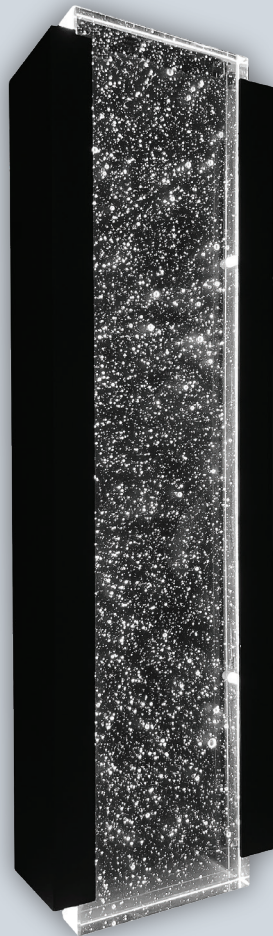

LED OUTDOOR BUBBLE GLASS DESIGNER WALL SCONCE - CCT SELECT 17"

17"
LR40391

FRONT VIEW

CRI
80

COLOR SELECTABLE

3000K 4000K 5000K

BLACK
FINISH

120V

ELECTRICAL

MODEL	DESCRIPTION	POWER	INPUT VOLTS	EFFICACY	LIFETIME	COST/YR
17" LR40391	LEDDWS/17/BBL/VL/3CCT/BK	12	120V	100	50,000	\$ 1.44

PHOTOMETRIC

MODEL	DESCRIPTION	COLOR (CCT)	TEMP	LUMEN	FLOOD	CRI	ETL LISTED
LR40391	LEDDWS/17/BBL/VL/3CCT/BK	3000K/4000K/5000K	CCT SELECT	1200	339°	80	YES

DIMENSIONS