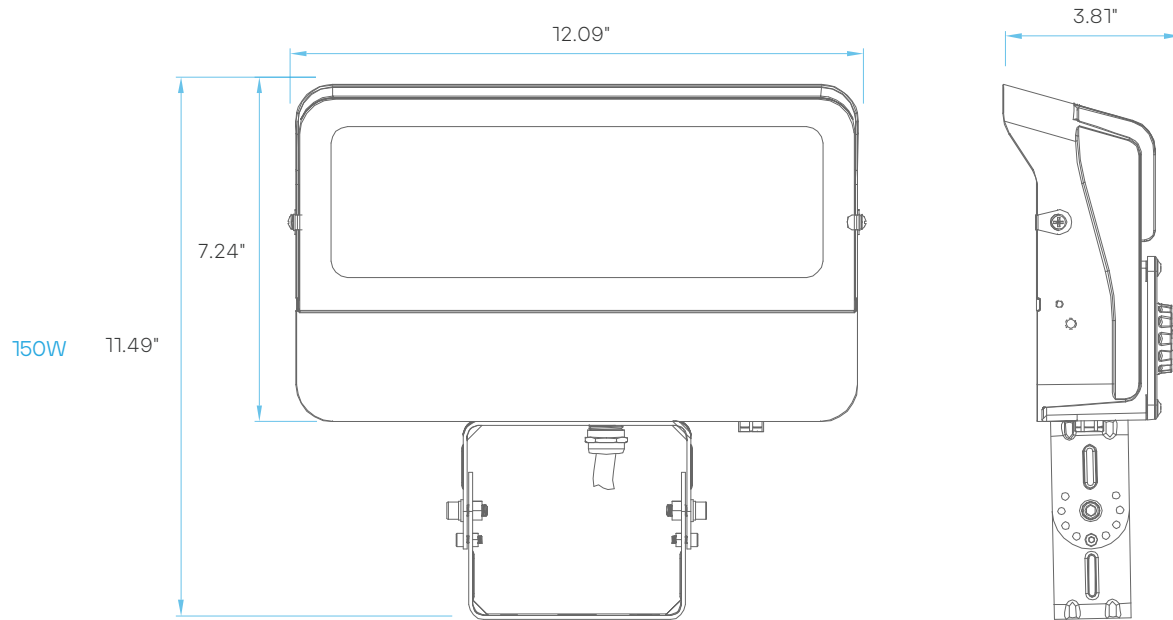

ELECTRICAL

	MODEL	DESCRIPTION	POWER	INPUT VOLTS	EFFICACY	LIFETIME	COST/YR
50W	LR40350	LEDUFL/3CCT/3WO/UNV/PC/KNU/B	15	120-277V	130	50,000	$ 6.02
			30				
			50				
150W	LR40355	LEDUFLHO/3CCT/3WO/UNV/PC/TRU/BK	80	120-277V	130	50,000	$ 18.06
			100				
			150				

PHOTOMETRIC

MODEL	DESCRIPTION	COLOR (CCT)	TEMP	LUMEN	FLOOD	CRI	UL	DLC
LR40350	LEDUFL/3CCT/3WO/UNV/PC/KNU/B	3000K	CCT SELECT	1950	130°	70	YES	PREMIUM
		4000K		3900				
		5000K		6500				
LR40355	LEDUFLHO/3CCT/3WO/UNV/PC/TRU/BK	3000K	CCT SELECT	10400	130°	70	YES	PREMIUM
		4000K		13000				
		5000K		19500