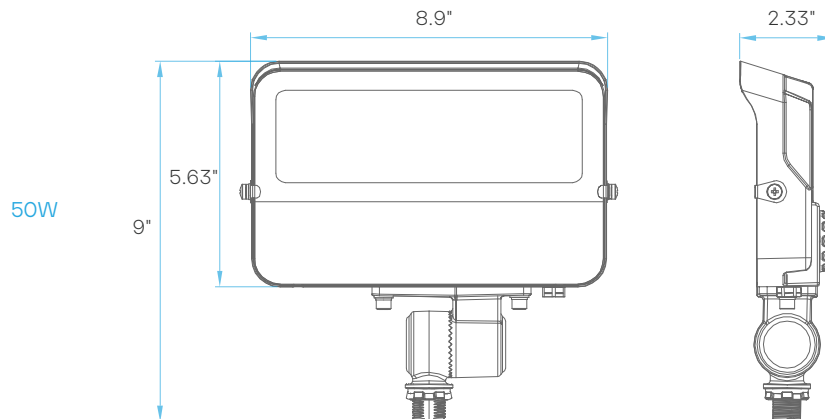

LED OUTDOOR FLOOD LIGHT - CCT & WATTAGE SELECTABLE 50W, 150W - HIGH OUTPUT

50W
15W | 30W | 50W

150W
80W | 100W | 150W

MOUNTING OPTIONS & ACCESSORIES SOLD SEPARATELY

FOR LR40350

FOR LR40355

COLOR SELECTABLE

3000K | 4000K | 5000K

WATTAGE
SELECTABLE

3 OPTIONS

DIMMABLE

0-10V

5
YEAR
WARRANTY