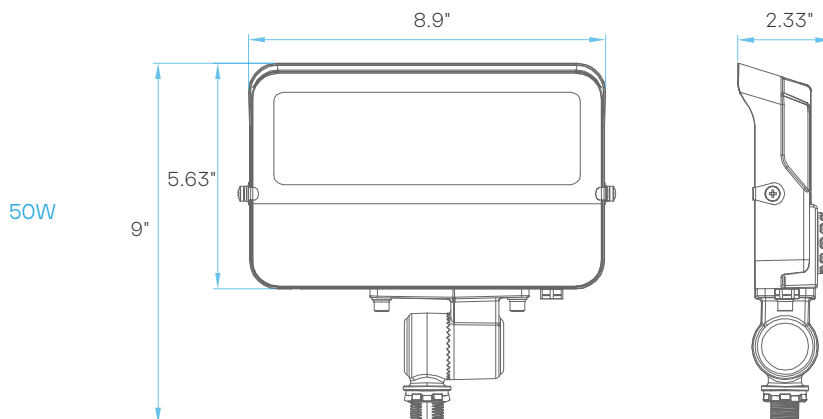

LED OUTDOOR FLOOD LIGHT - CCT & WATTAGE SELECTABLE 50W - HIGH OUTPUT

50W
15W 30W 50W

MOUNTING OPTIONS & ACCESSORIES
SOLD SEPARATELY

LR40351
YOKE MOUNT

CRI
70

COLOR SELECTABLE

3000K 4000K 5000K

WATTAGE
SELECTABLE

3 OPTIONS

4KV
SURGE
PROTECTOR

DIMMABLE

0-10V

IP RATING
IP-65

5
YEAR
WARRANTY