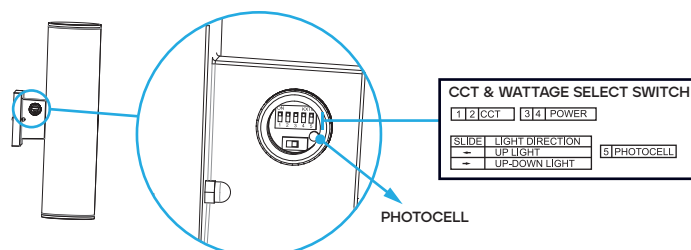

SWITCH SETTINGS

DIMENSIONS