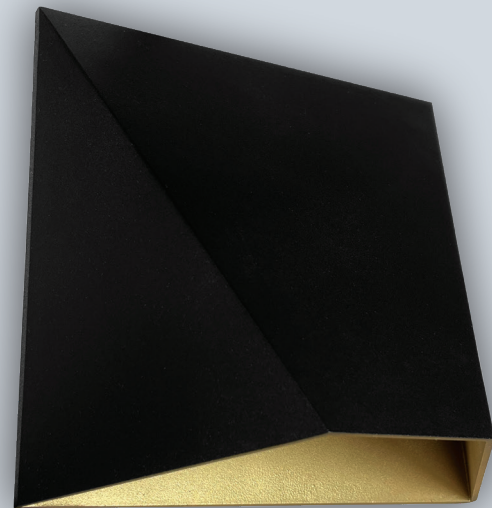

LED OUTDOOR BLACK/GOLD DESIGNER WALL FIXTURE 6", 8"

6"
LR40322

8"
LR40323

CRI
80

COLOR SELECTABLE
3000K 4000K 5000K

BLACK/
GOLD
FINISH

120-
277V

DIMMABLE

PHOTOMETRIC

MODEL	DESCRIPTION	COLOR (CCT)	TEMP	LUMEN	FLOOD	CRI	ETL LISTED
LR40322	LEDDWF6/DWN/3CCT/BK/D	3000K/4000K/5000K	CCT SELECT	900	150°	80	YES
LR40323	LEDDWF8/DWN/3CCT/BK/D	3000K/4000K/5000K	CCT SELECT	1200	120°	80	YES