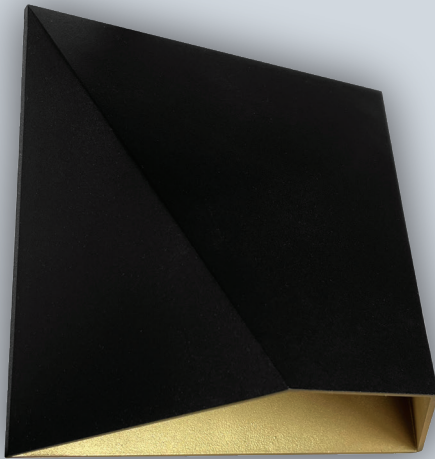

LED OUTDOOR BLACK/GOLD DESIGNER WALL FIXTURE 6", 8"

6"
LR40322

8"
LR40323

CRI
80

COLOR SELECTABLE
3000K 4000K 5000K

BLACK/
GOLD
FINISH

120-
277V

DIMMABLE

PHOTOMETRIC

MODEL	DESCRIPTION	COLOR (CCT)	TEMP	LUMEN	FLOOD	CRI	ETL LISTED
LR40322	LEDDWF6/DWN/3CCT/BK/D	3000K/4000K/5000K	CCT SELECT	900	150°	80	YES
LR40323	LEDDWF8/DWN/3CCT/BK/D	3000K/4000K/5000K	CCT SELECT	1200	120°	80	YES