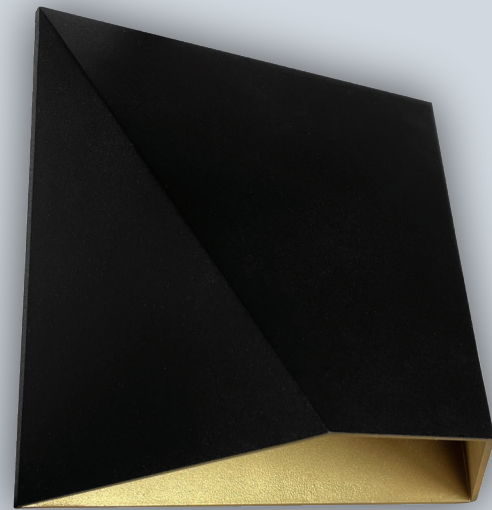

## LED OUTDOOR BLACK/GOLD DESIGNER WALL FIXTURE 6", 8"

6"  
LR40322

8"  
LR40323

CRI  
80

COLOR SELECTABLE  
3000K 4000K 5000K

BLACK/  
GOLD  
FINISH

120V

DIMMABLE

### PHOTOMETRIC

MODEL	DESCRIPTION	COLOR (CCT)	TEMP	LUMEN	FLOOD	CRI	ETL LISTED
LR40322	LEDDWF6/DWN/3CCT/BK/D	3000K/4000K/5000K	CCT SELECT	900	150°	80	YES
LR40323	LEDDWF8/DWN/3CCT/BK/D	3000K/4000K/5000K	CCT SELECT	1200	120°	80	YES