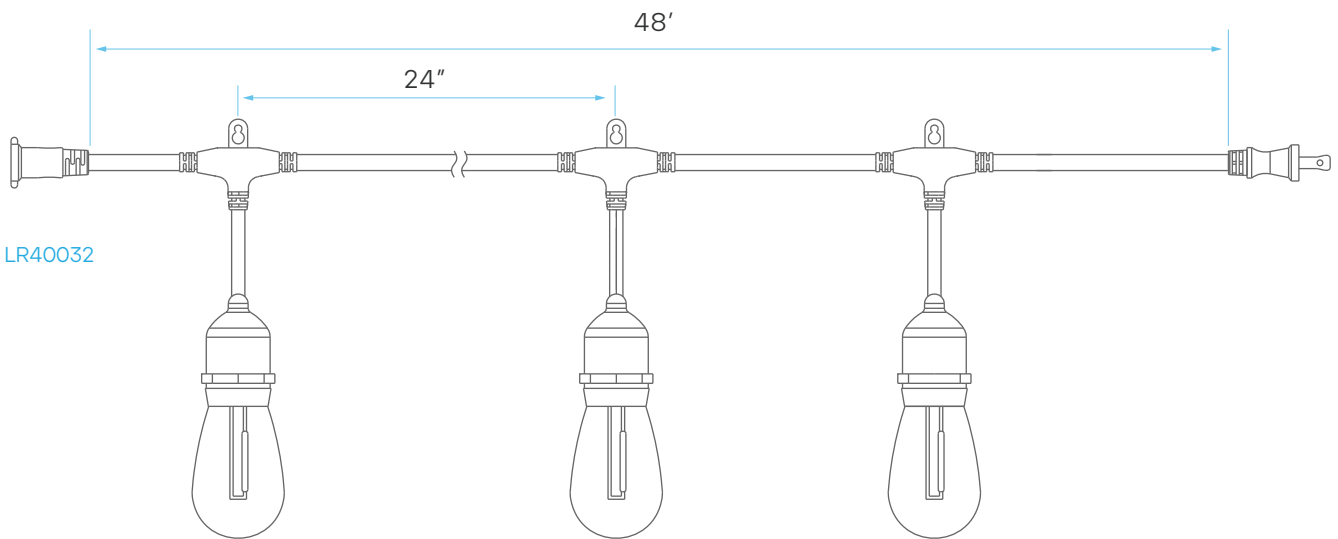

LED LAMP OUTDOOR PLUG-IN STRING LIGHTS 24FT, 48FT

LR40030

LENGTH
24FT  **x12**
S14 LED BULBS INCLUDED

 **x25**
LINK UP TO 25 SETS

LR40032

LENGTH
48FT  **x24**
S14 LED BULBS INCLUDED

 **x12**
LINK UP TO 12 SETS

ELECTRICAL

	MODEL	DESCRIPTION	POWER	INPUT VOLTS	BASE	SHAPE	LIFETIME	COST/YR
24FT	LR40030	LEDSTR/S14/22K/24FT/8.2W	8.2	120V	E26	S14	30,000	\$ 0.98
48FT	LR40032	LEDSTR/S14/22K/48FT/16.1W	16.1	120V	E26	S14	30,000	\$ 1.93

PHOTOMETRIC

MODEL	DESCRIPTION	COLOR (CCT)	TEMP	LUMEN	ETL LISTED	LINKABLE SETS	SPARE BULBS INCLUDED
LR40030	LEDSTR/S14/22K/24FT/8.2W	2200K	WARM WHITE	356	YES	UP TO 25	x2
LR40032	LEDSTR/S14/22K/48FT/16.1W	2200K	WARM WITE	862	YES	UP TO 12	x2

DIMENSIONS

LR40030

LR40032