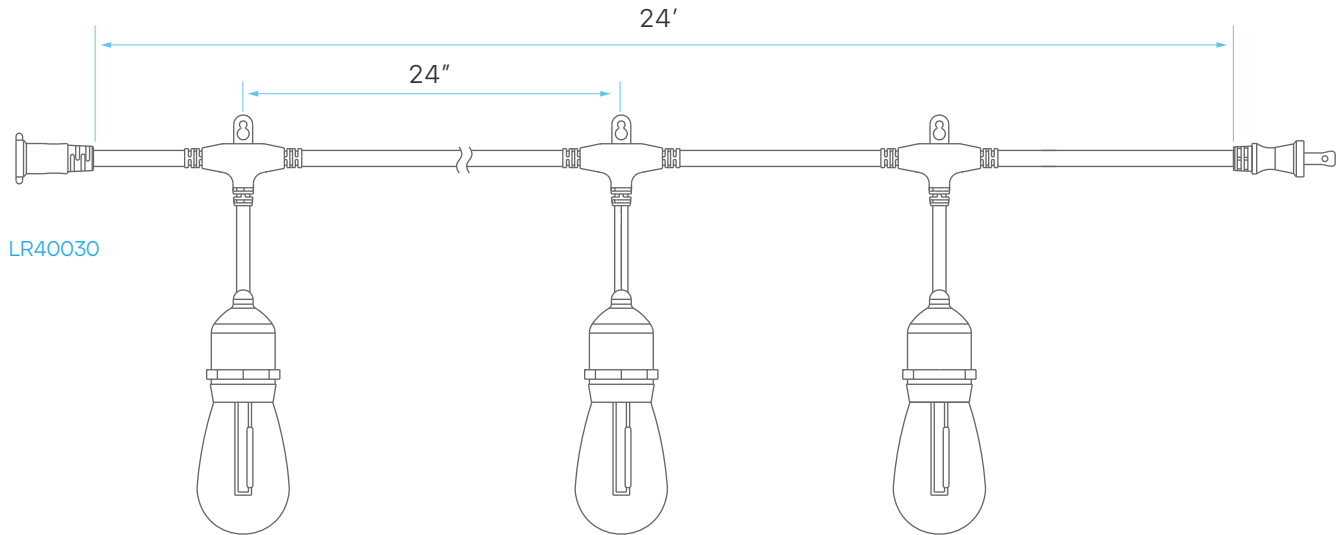

LED LAMP OUTDOOR PLUG-IN STRING LIGHTS 24FT, 48FT

LR40030

LENGTH
24FT  **x12**
S14 LED BULBS INCLUDED

 **x25**
LINK UP TO 25 SETS

LR40032

LENGTH
48FT  **x24**
S14 LED BULBS INCLUDED

 **x12**
LINK UP TO 12 SETS

ELECTRICAL

	MODEL	DESCRIPTION	POWER	INPUT VOLTS	BASE	SHAPE	LIFETIME	COST/YR
24FT	LR40030	LEDSTR/S14/22K/24FT/8.2W	8.2	120V	E26	S14	30,000	\$ 0.98
48FT	LR40032	LEDSTR/S14/22K/48FT/16.1W	16.1	120V	E26	S14	30,000	\$ 1.93

PHOTOMETRIC

MODEL	DESCRIPTION	COLOR (CCT)	TEMP	LUMEN	ETL LISTED	LINKABLE SETS	SPARE BULBS INCLUDED
LR40030	LEDSTR/S14/22K/24FT/8.2W	2200K	WARM WHITE	356	YES	UP TO 25	x2
LR40032	LEDSTR/S14/22K/48FT/16.1W	2200K	WARM WITE	862	YES	UP TO 12	x2

DIMENSIONS

LR40030

LR40032